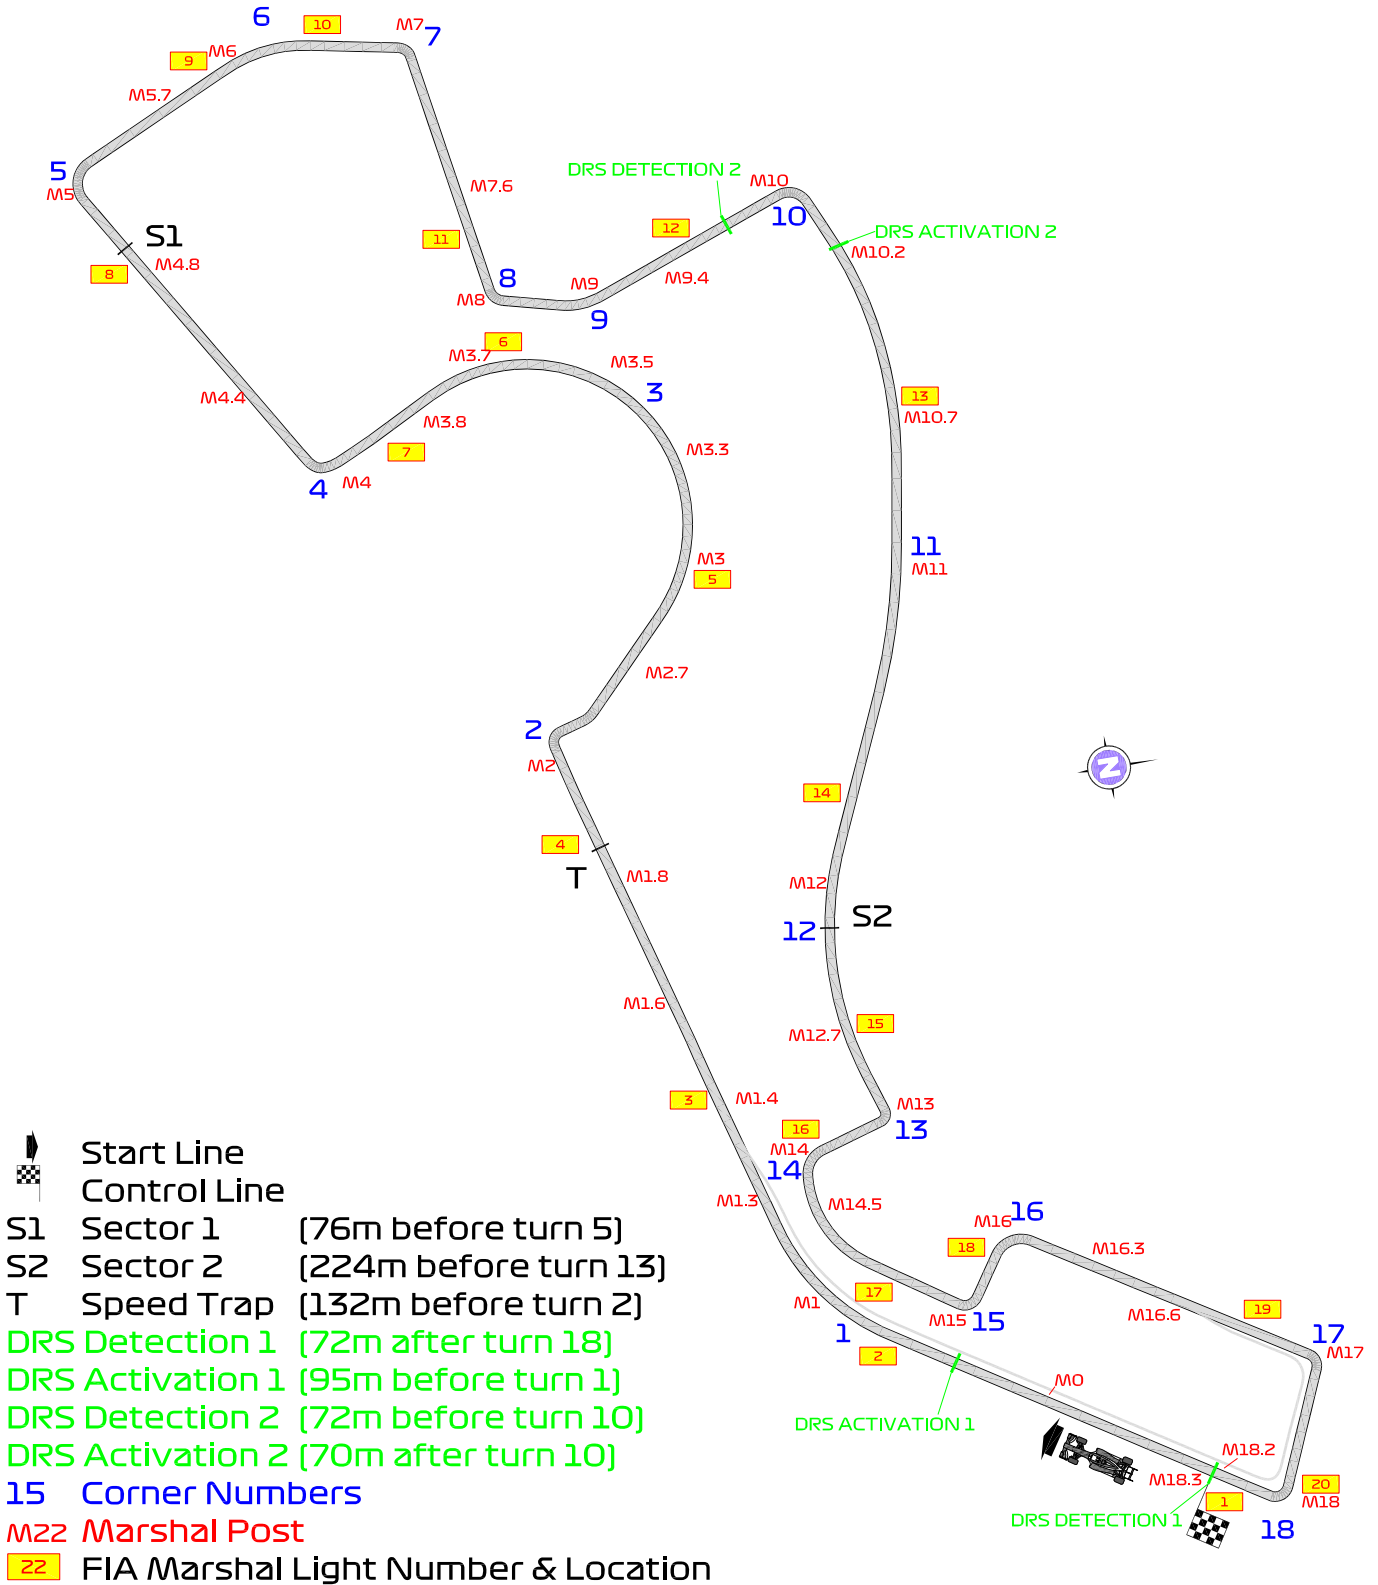

2021 SOCHI EVENT

23 to 26 September 2021

From	The Stewards	Document	1
To	All Teams, All Officials	Date	23 September 2021
		Time	11:23

Title Track map
Description Track map
Enclosed RUSSIA_CIRCUIT_21 FIA.pdf

Dennis Dean

Istvan Moni

Vasily Antipov

The Stewards

FORMULA 1 VTB RUSSIAN GRAND PRIX 2021 - Sochi

Circuit Map

Circuit Centreline Length = 5.848km