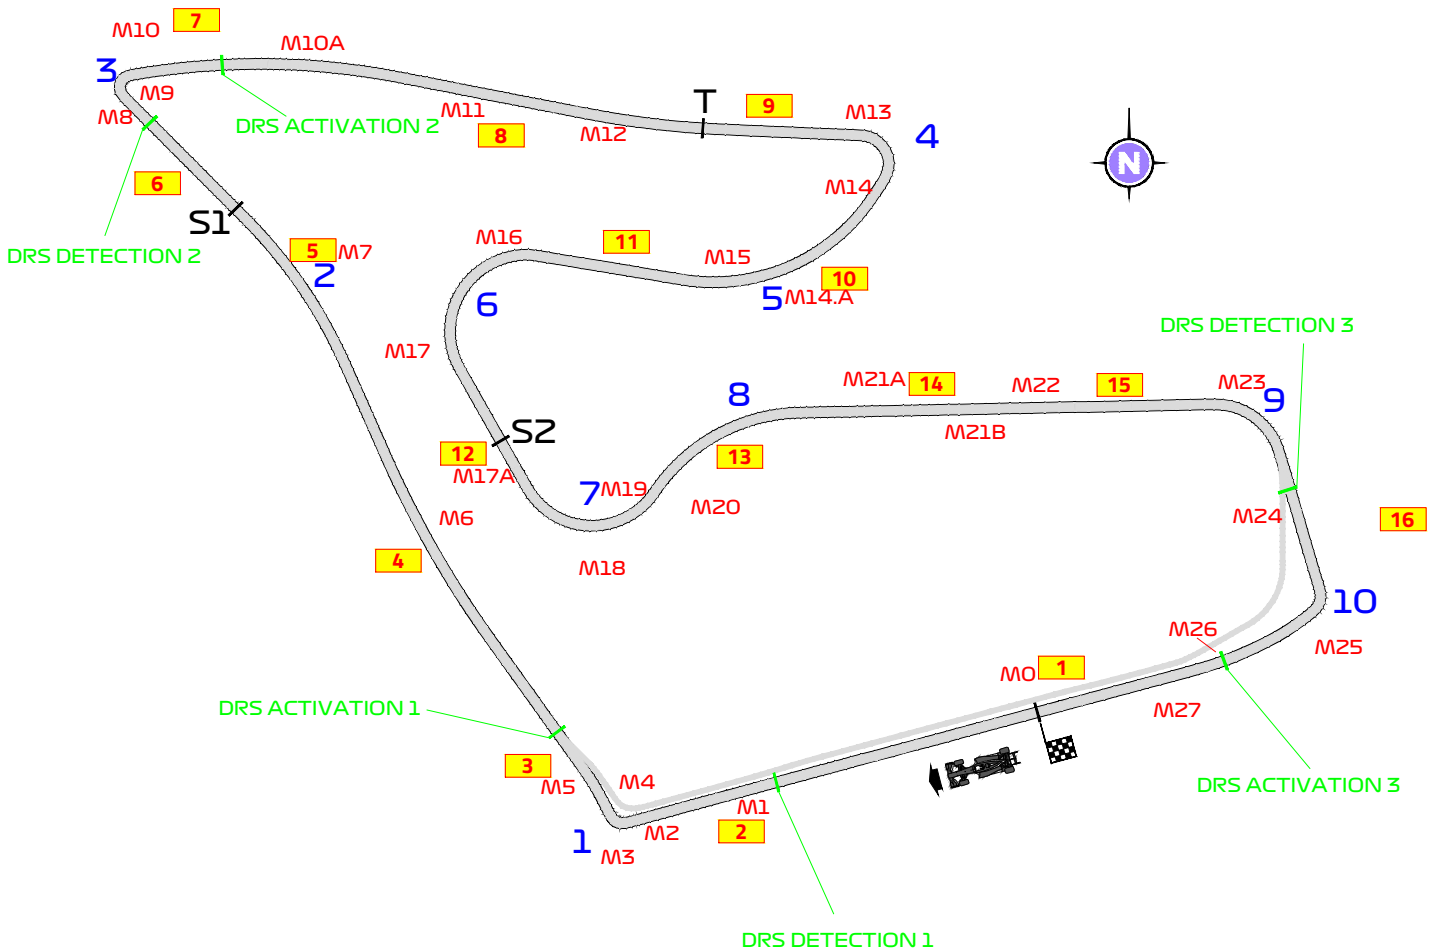

2024 SPIELBERG EVENT

27 to 30 June 2024

From	The Stewards	Document	10
To	All Teams, All Officials	Date	28 June 2024
		Time	07:50

Title Circuit Map - Spielberg 2024 - 4th issue
Description DMS issue now resolved.
Enclosed MAP - AUSTRIA_CIRCUIT_24 FIA V2.pdf

Steve Pence

Eric Barrabino

Eva Maria Gruber

The Stewards

FORMULA 1 QATAR AIRWAYS AUSTRIAN GRAND PRIX 2024

Circuit Map

- Start Line
- Control Line
- S1 Sector 1 (170m before T3)
- S2 Sector 2 (60m before T7)
- T Speed Trap (170m before T4)
- DRS Detection1 (160m before T1)
- DRS Activation1 (102m after T1)
- DRS Detection2 (40m before T3)
- DRS Activation2 (100m after T3)
- DRS Detection3 (120m before T10)
- DRS Activation3 (106m after T10)
- 15 Corner Numbers
- M22 Marshal Post
- FIA Marshal Light No.

Circuit Centreline Length = 4.318km