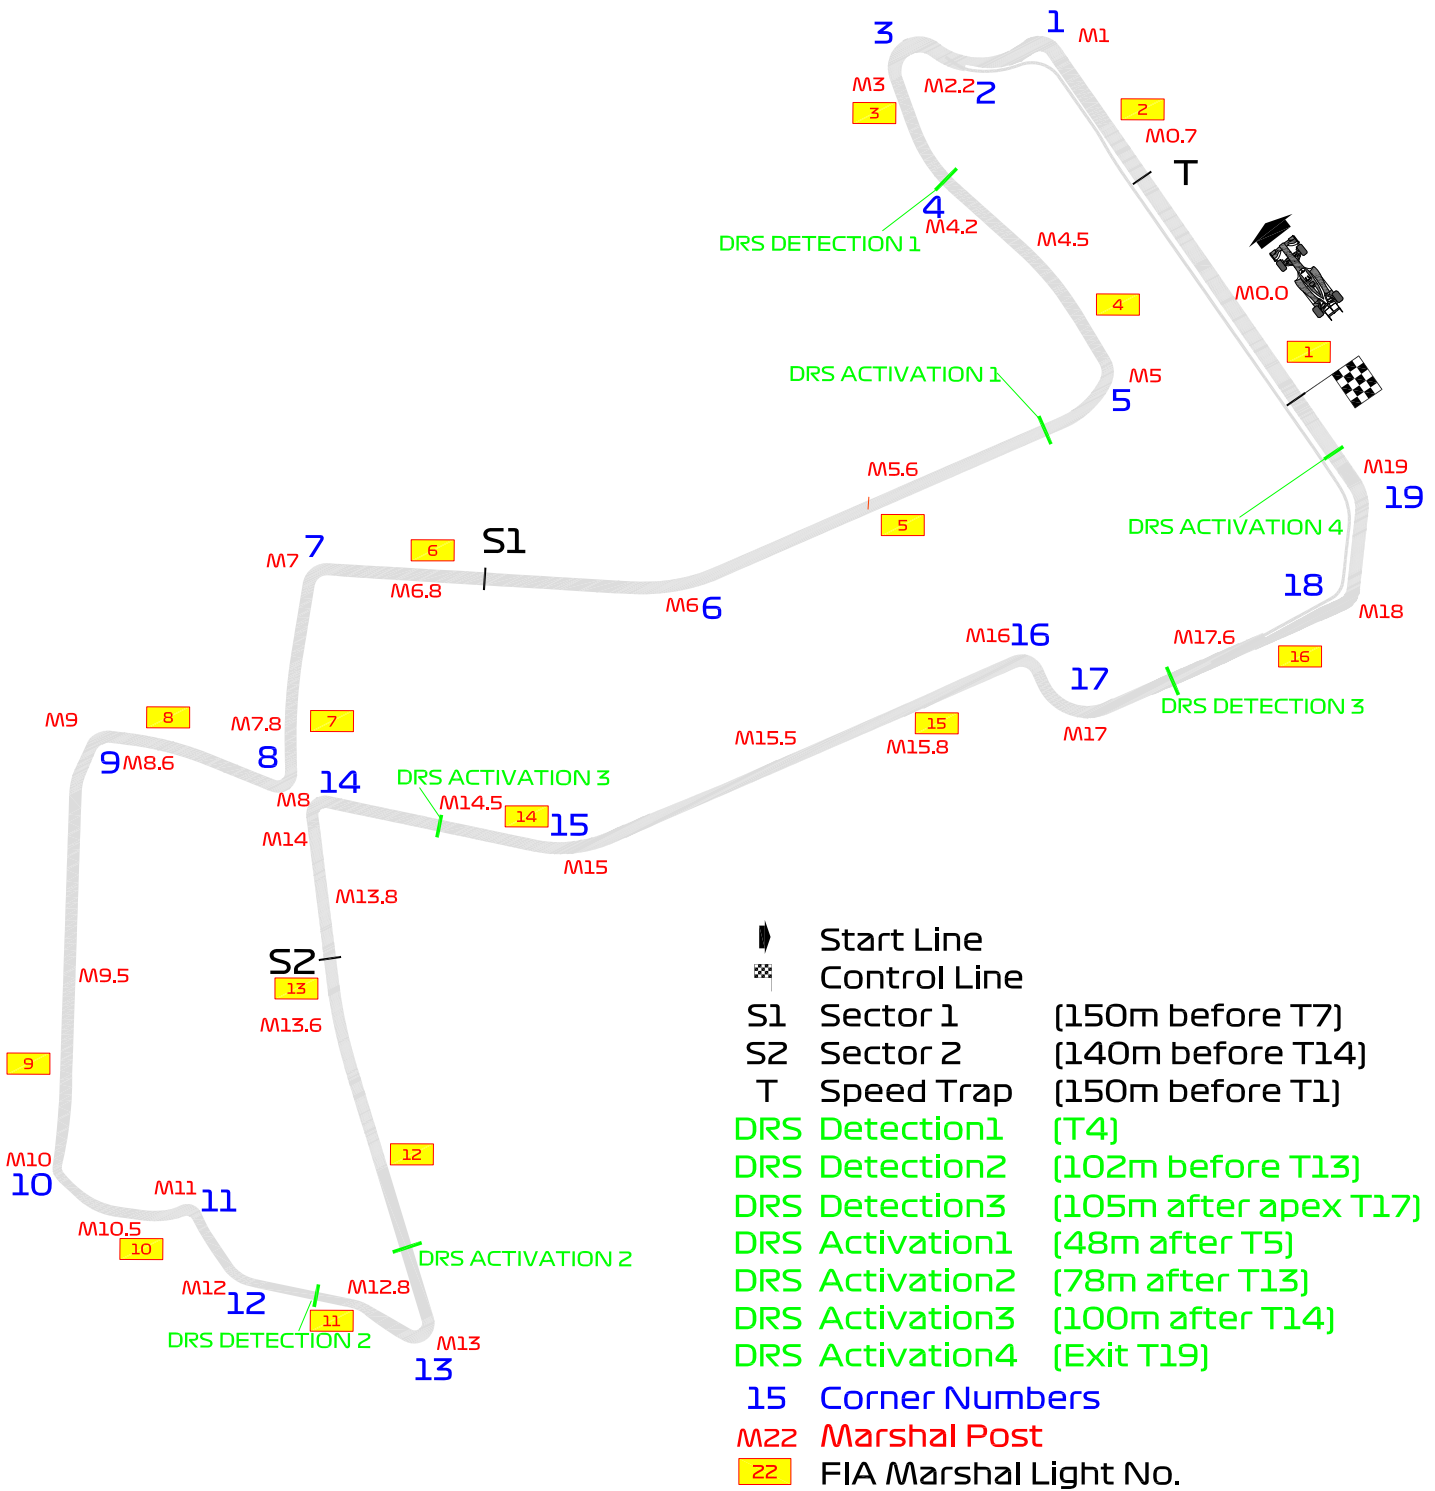

FIA FORMULA 1 WORLD CHAMPIONSHIP

2024 SINGAPORE GRAND PRIX

20 - 22 September 2024

From	The FIA Formula One Race Director	Document	4
To	All Teams, All Officials	Date	19 September 2024
		Time	17:39

Title Event Notes - Circuit Map, Pit Lane Drawing and Red Zones
Description Event Notes - Circuit Map, Pit Lane Drawing and Red Zones
Enclosed Event Notes - Circuit Map, Pit Lane Drawing and Red Zones.pdf

Niels Wittich

The FIA Formula One Race Director

FORMULA 1 SINGAPORE AIRLINES SINGAPORE GRAND PRIX 2024 - Marina Bay

Circuit Map

Circuit Centreline Length = 4.940km

16

FIA FORMULA 1 WORLD CHAMPIONSHIP

SC1 Line

SC2 Line

Collection Point

F1 GARAGES

FIA Safety & Medical Car

Pole RHS

2024 SINGAPORE
PIT LANE DRAWING
19 September 2024
V1

Pit Lane Starts

Pit Lane Ends

1	2	3	4	5	6	7	8	9	10	11	12	13	14	15	16	17	18	19	20	21	22	23	24	25	26	27	28	29	30	31	32	33	34	35	36	37	38	39	40	41
FOM	FIA	FIA	FIA	FOM	RED BULL RACING	RED BULL RACING	RED BULL RACING	RED BULL RACING	MERCEDES	MERCEDES	MERCEDES	MERCEDES	FERRARI	FERRARI	FERRARI	FERRARI	MCLAREN	MCLAREN	MCLAREN	ASTON MARTIN	ASTON MARTIN	ASTON MARTIN	ASTON MARTIN	ALPINE	ALPINE	ALPINE	WILLIAMS	WILLIAMS	WILLIAMS	WILLIAMS	RACING BULLS	RACING BULLS	RACING BULLS	SAUBER	SAUBER	SAUBER	SAUBER	HAAS	HAAS	HAAS
					RBR				MERCEDES				FERRARI				MCLAREN			ASTON MARTIN				ALPINE			WILLIAMS			RAB			SAUBER					HAAS		