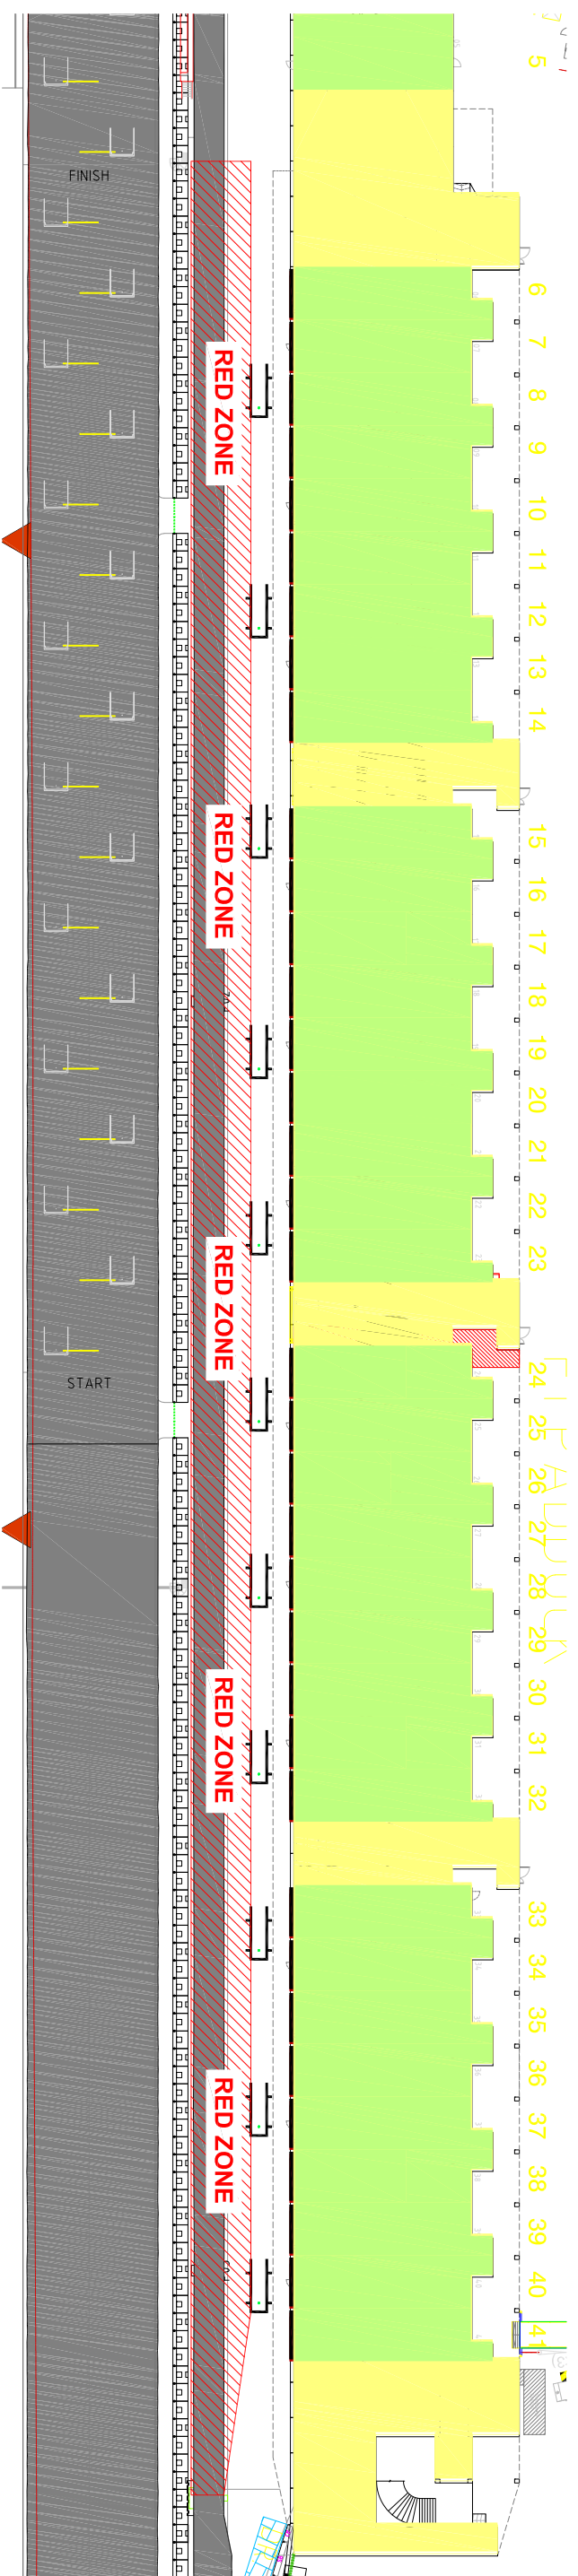

**PHOTOGRAPHERS EXCLUSION
RED ZONE**

FORMULA 1 SINGAPORE AIRLINES SINGAPORE GRAND PRIX 2024