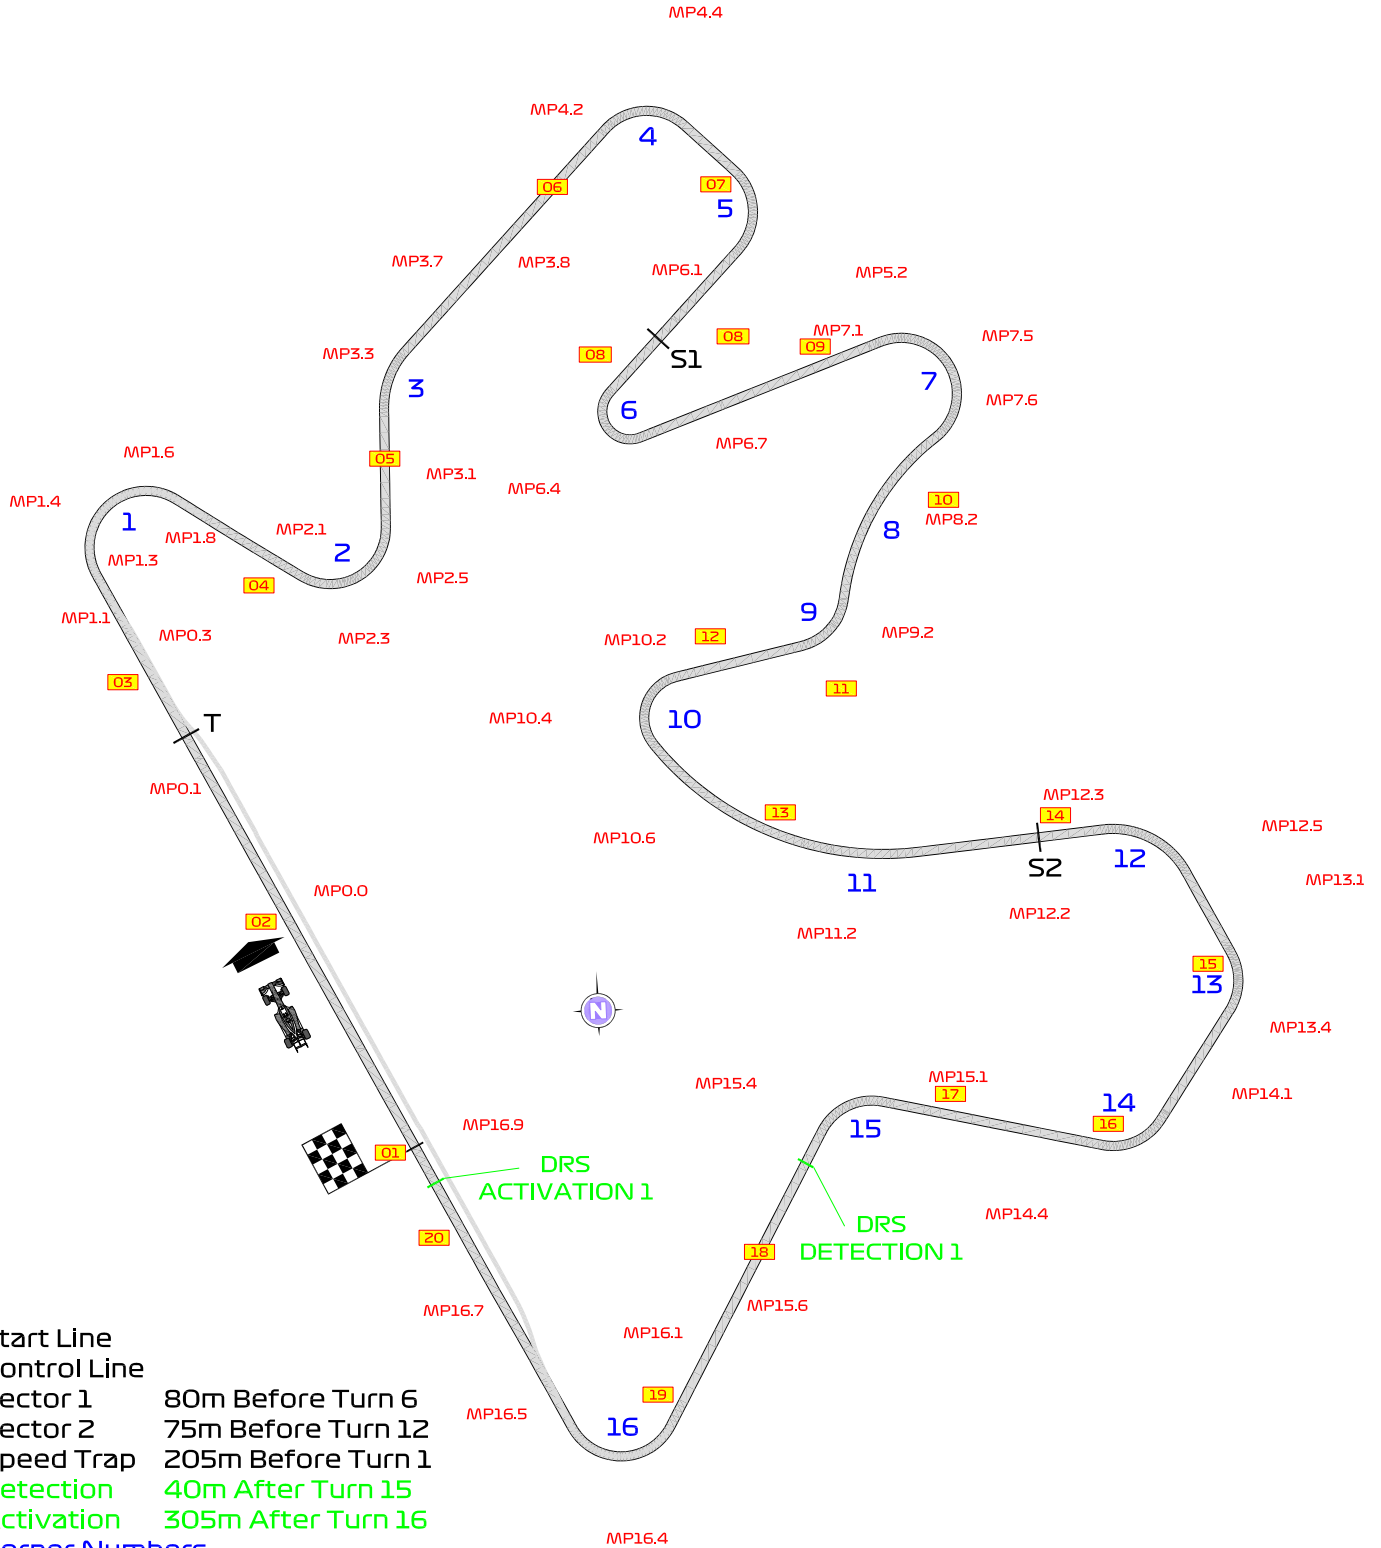

2024 DOHA EVENT

28 November to 1 December 2024

From	The Stewards	Document	5
To	All Teams, All Officials	Date	28 November 2024
		Time	17:28

Title Circuit Map - Doha 2024
Description Circuit Map - Doha 2024
Enclosed Map - QATAR_CIRCUIT_24 FIA v3.pdf

Andrew Mallalieu

Eric Barrabino

David Domingo

The Stewards

FIA Formula 1 World Championship™

FORMULA 1 QATAR AIRWAYS QATAR GRAND PRIX 2024 - Lusail

Circuit Map

- Start Line
- Control Line
- S1 Sector 1 80m Before Turn 6
- S2 Sector 2 75m Before Turn 12
- T Speed Trap 205m Before Turn 1
- DRS Detection 40m After Turn 15
- DRS Activation 305m After Turn 16
- 16 Corner Numbers
- MP Marshal Post
- 1 FIA Marshal Light Number & Location

Circuit Centreline Length = 5.419km