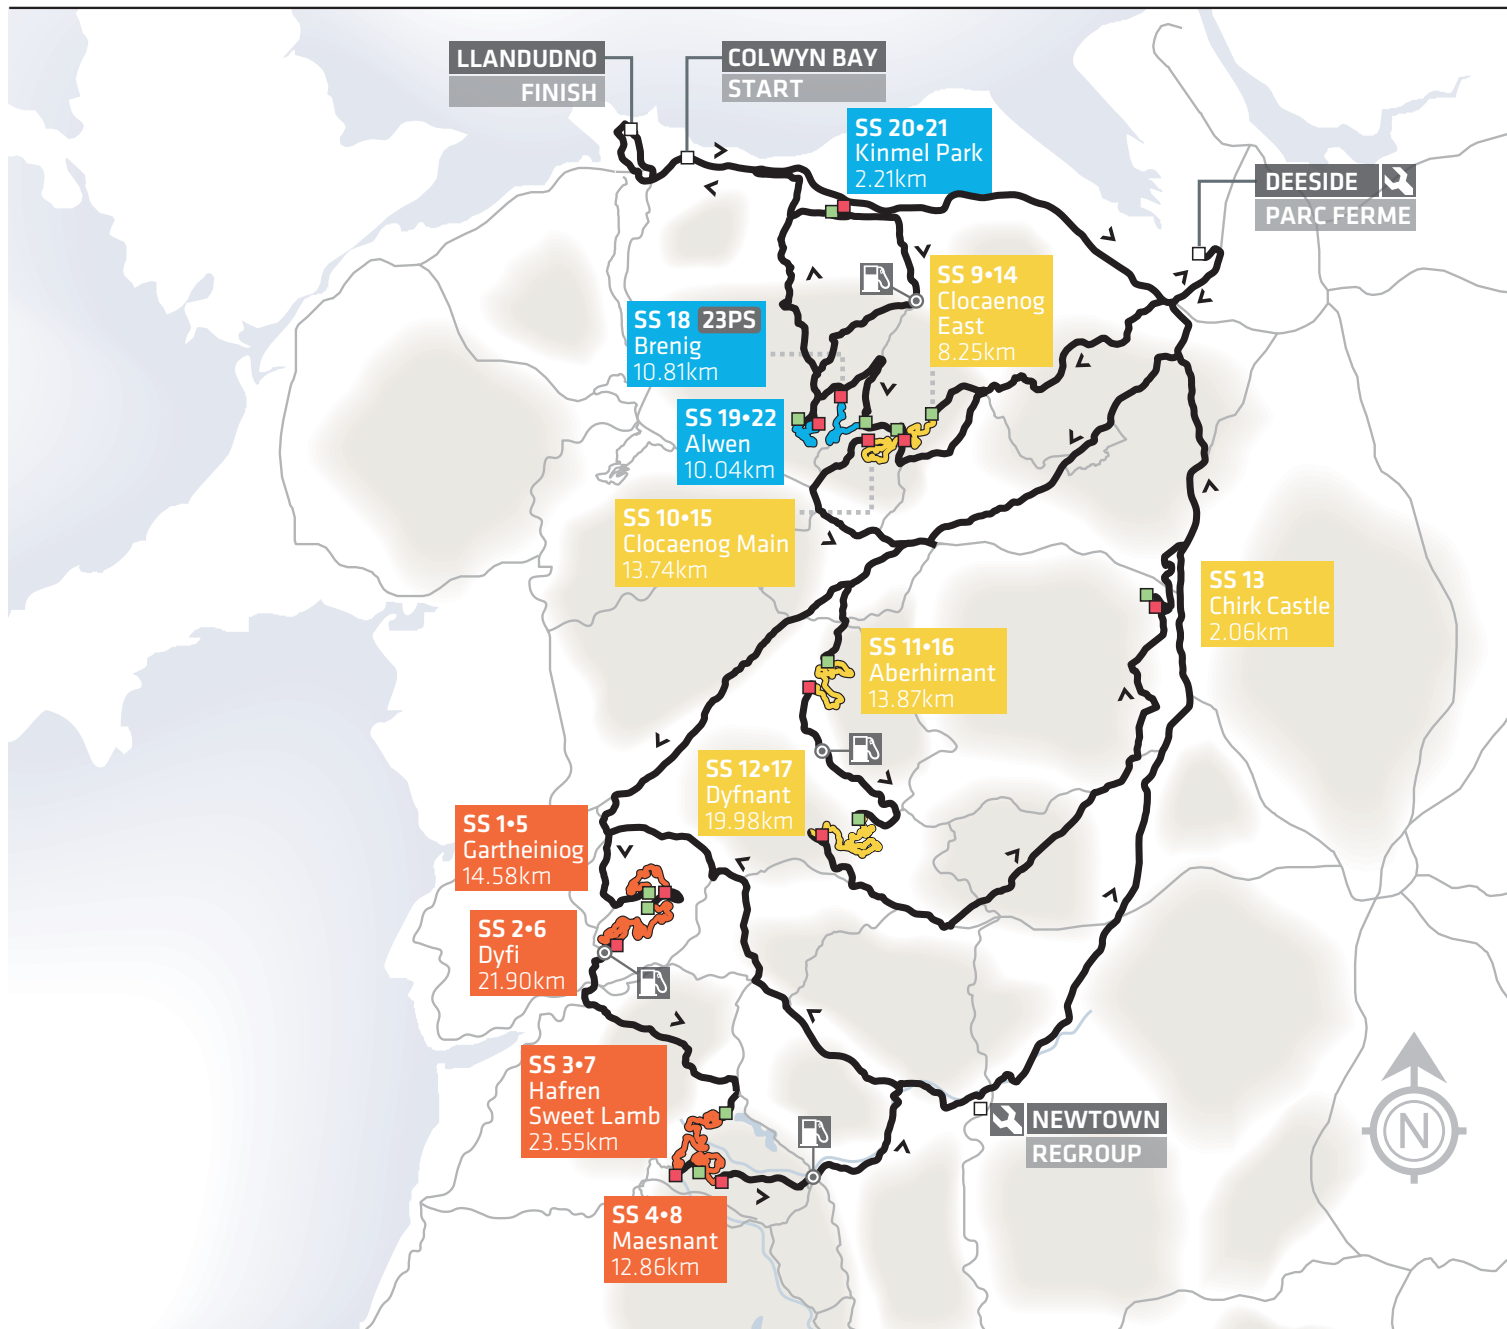

Wales Rally GB

ROUND 13	
RALLY DATE:	13-16 November, 2014
LOCATION:	DEESIDE, WALES
TIME ZONE:	UTC
TOTAL DISTANCE:	1363.91km
COMPETITIVE STAGES:	23 - [305.64km]

— Liaison	🛠 Service Location
— Special Stage - Sections 1 + 2	🛢 Refuel Location
— Special Stage - Sections 3 + 4	■ Stage Start
— Special Stage - Sections 5 + 6	■ Stage Finish
>> Rally Direction	PS Power Stage