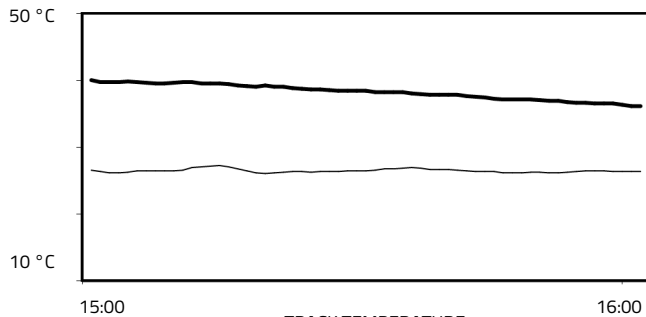

FORMULA 1 HEINEKEN CHINESE GRAND PRIX 2025 - Shanghai

Weather Report - Saturday 22 March 2025

AIR PRESSURE

Maximum: 1015.4 mBars Minimum: 1014.9 mBars

RAINFALL

WIND SPEED

Maximum: 3.8 m/s Minimum: 0.9 m/s

WIND DIRECTION

TEMPERATURE

Air Maximum: 27.3°C Air Minimum: 26.1°C
Track Maximum: 40.1°C Track Minimum: 36.2°C

RELATIVE HUMIDITY

Maximum: 15.0% Minimum: 13.0%

— TRACK TEMPERATURE
— AIR TEMPERATURE

Weather Data Supplied by FIA