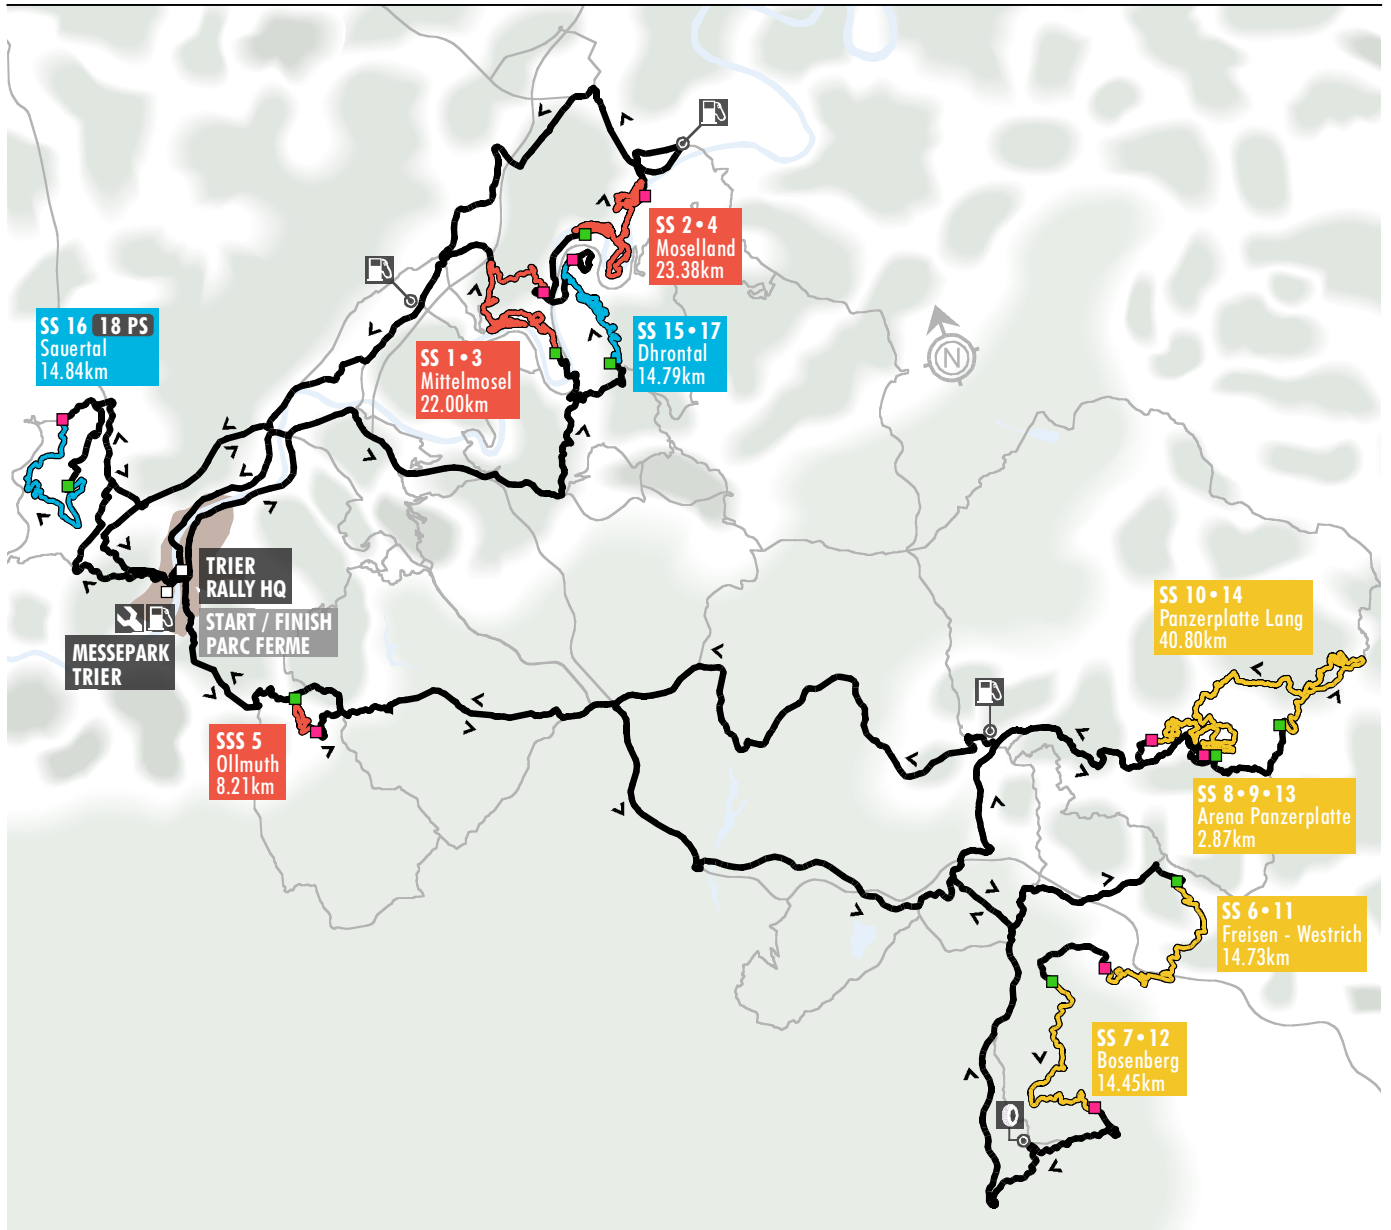

Rallye Deutschland

ROUND 9	ADAC Rallye Deutschland
RALLY DATE:	18-21 AUG, 2016
LOCATION:	TRIER, GERMANY
TIME ZONE:	UTC +2
TOTAL DISTANCE:	1196.78km
COMPETITIVE STAGES:	18 - [306.80km]

KEY			
	Liaison		Service Location
	Special Stage - Sections 1, 2, 3		Refuel Location
	Special Stage - Sections 4, 5		Tyre Fitting Zone
	Special Stage - Sections 6, 7		Stage Start/Finish
	Rally Direction		Power Stage