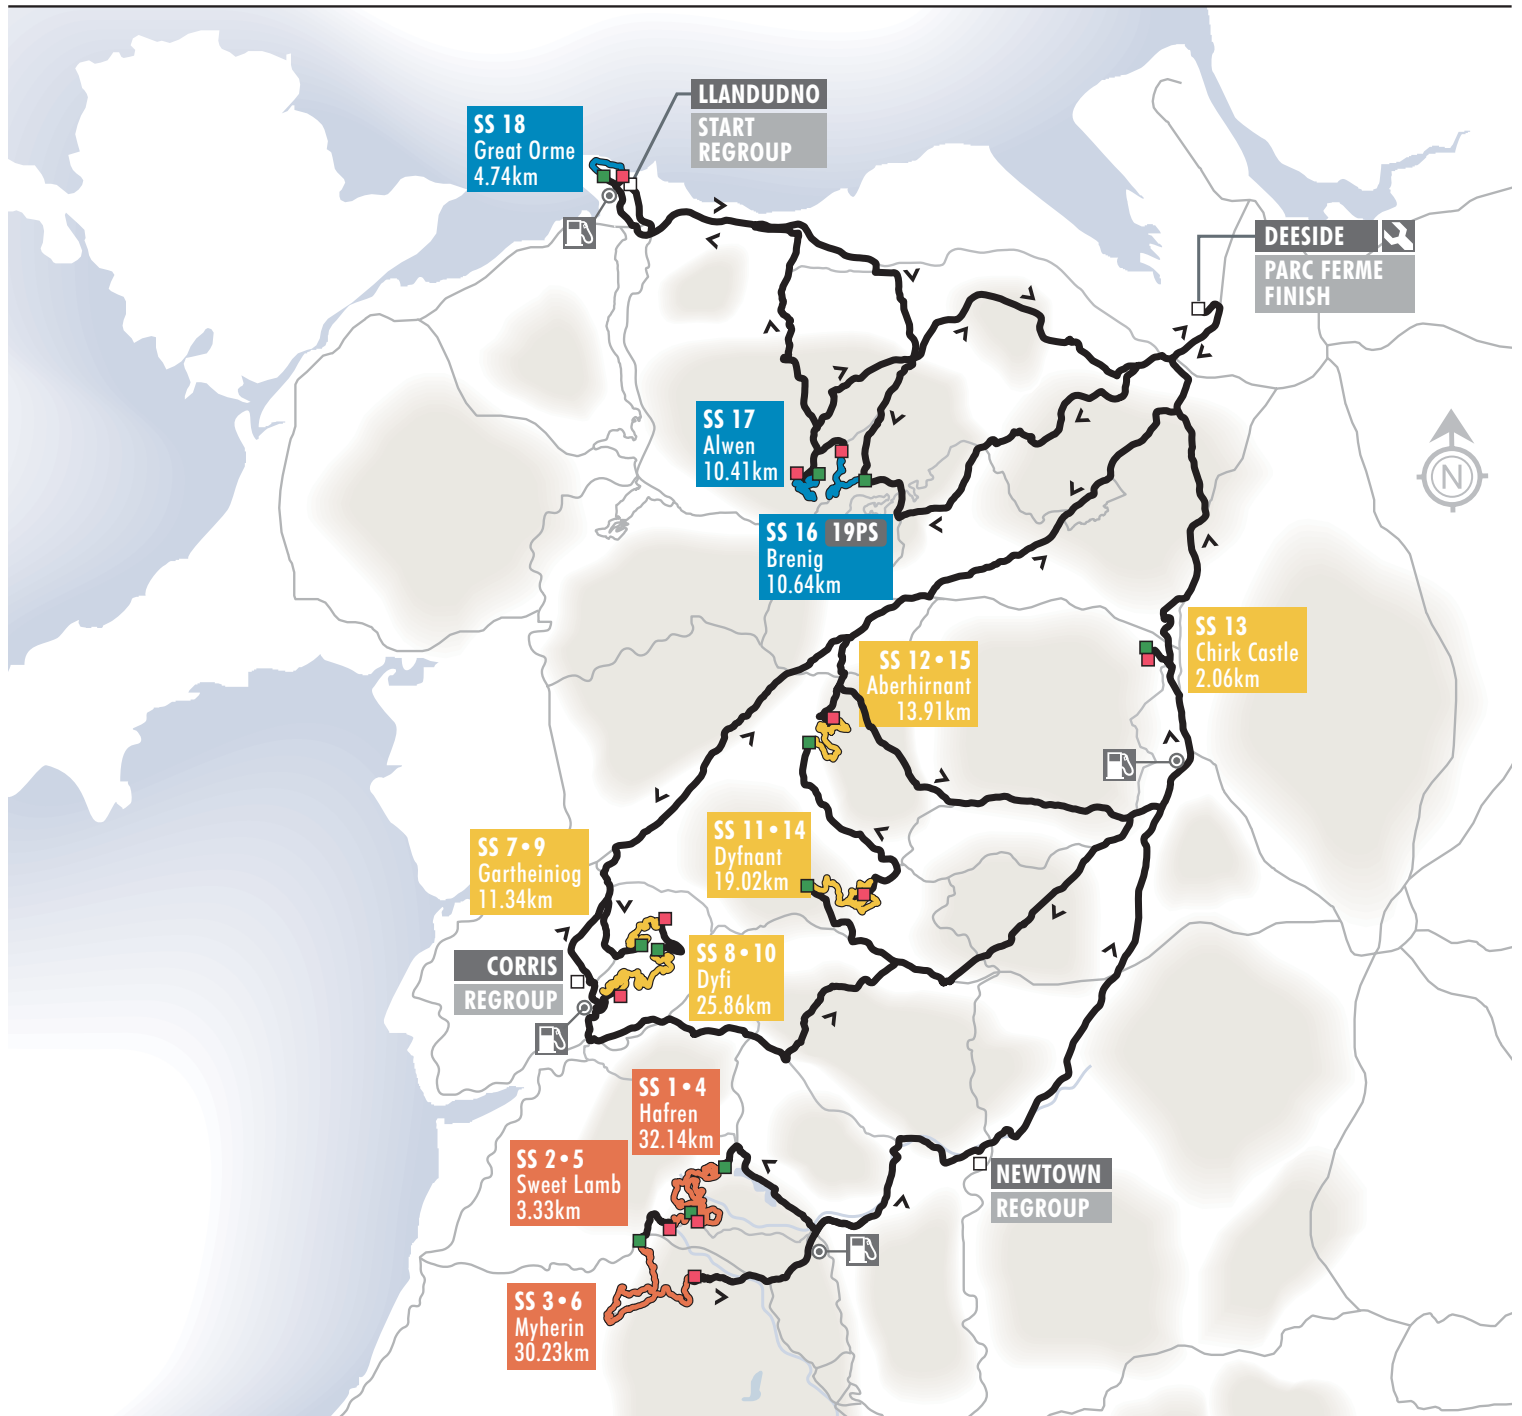

Wales Rally GB

ROUND 13	Wales Rally GB
RALLY DATE:	12-15 NOV 2015
LOCATION:	DEESIDE, WALES
TIME ZONE:	UTC
TOTAL DISTANCE:	1469.29km
COMPETITIVE STAGES:	19 - [310.15km]

KEY	
	Liaison
	Special Stage - Sections 1, 2
	Special Stage - Sections 3, 4, 5
	Special Stage - Sections 6, 7
	Rally Direction
	Service Location
	Refuel Location
	Stage Start
	Stage Finish
	Power Stage