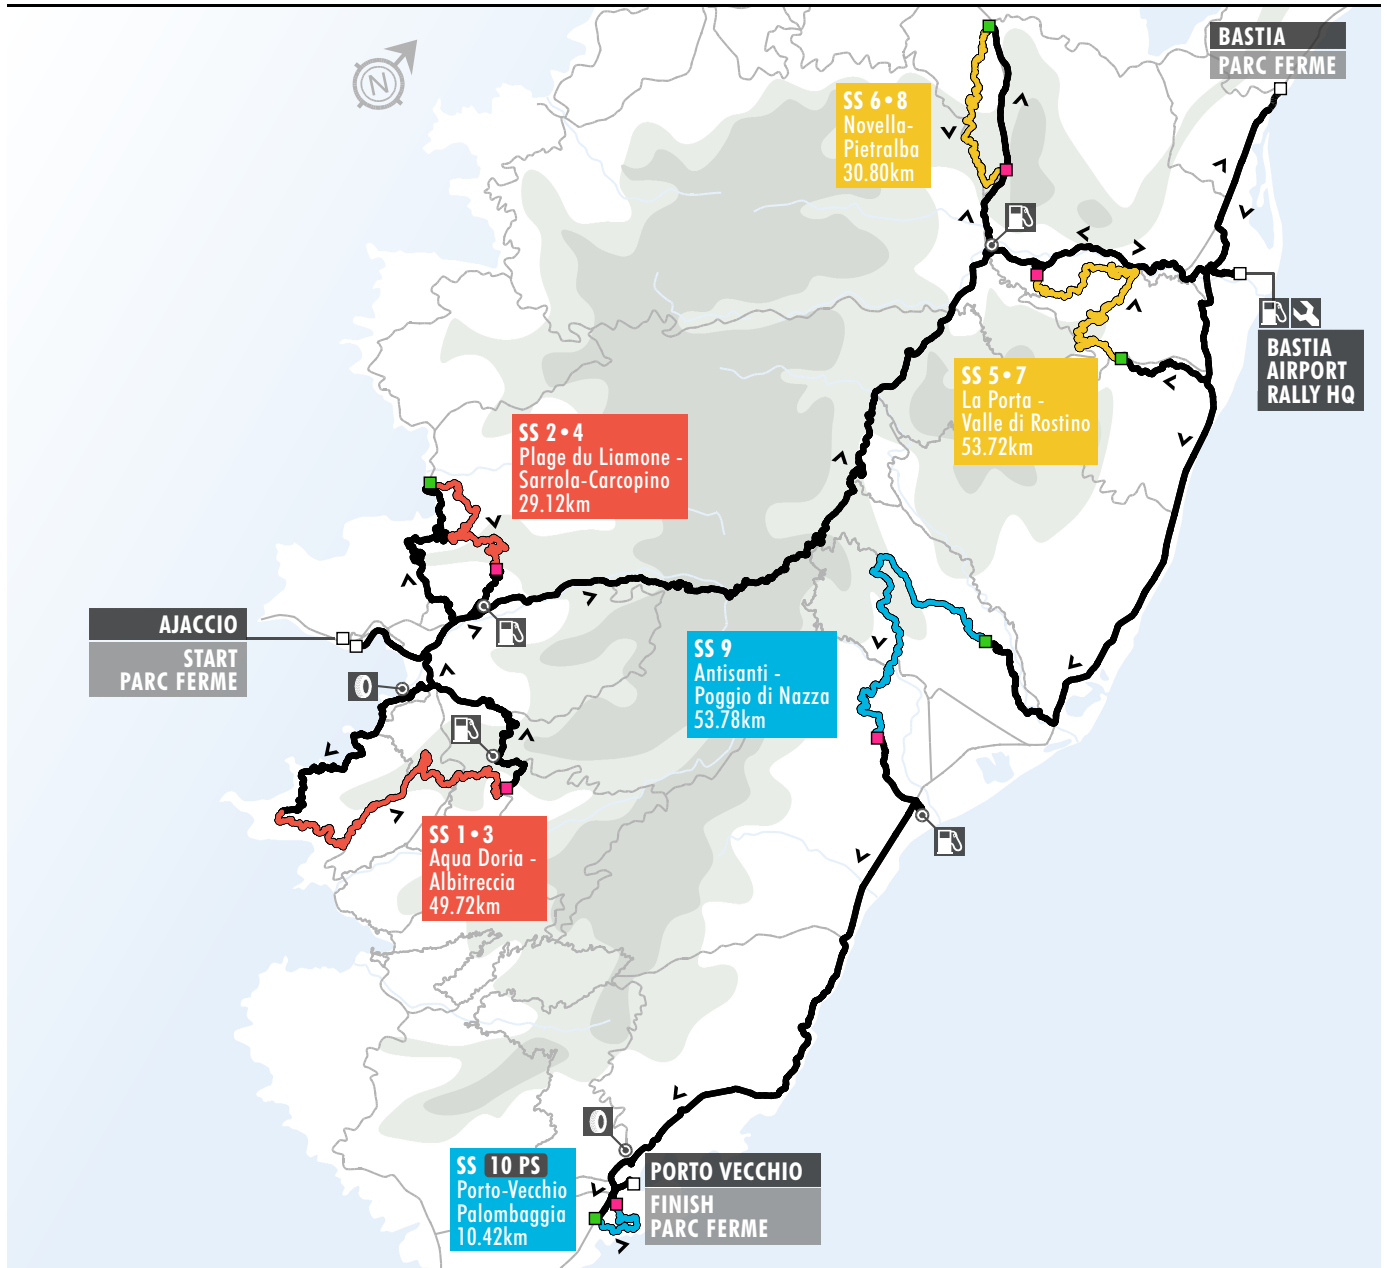

Rallye de France - Tour de Corse

ROUND 10	Rallye de France - Tour de Corse
RALLY DATE:	29 September - 02 October, 2016
LOCATION:	BASTIA, CORSICA
TIME ZONE:	UTC +2
TOTAL DISTANCE:	1170.34km
COMPETITIVE STAGES:	10 - [390.92km]

KEY			
	Liaison		Service Location
	Special Stage - Sections 1, 2		Refuel Location
	Special Stage - Sections 3, 4		Tyre Fitting Zone
	Special Stage - Sections 5, 6		Stage Start/Finish
	Rally Direction		Power Stage