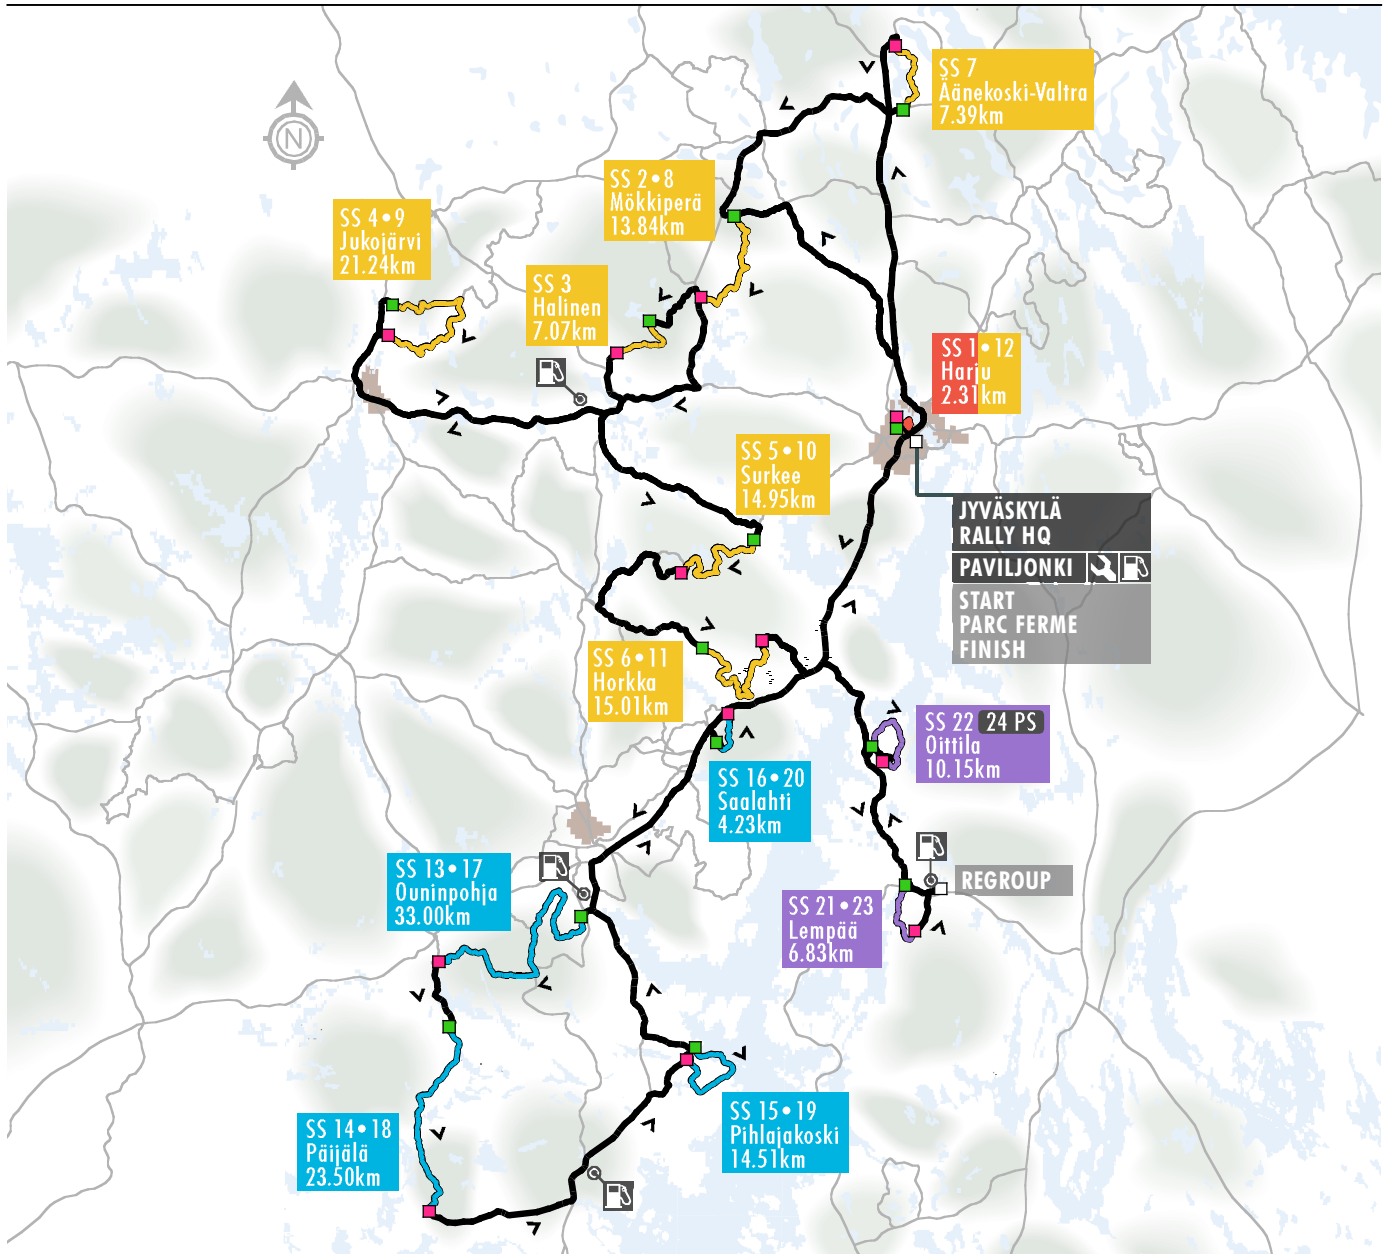

# Rally Finland

<b>ROUND 8</b>	RALLY FINLAND
<b>RALLY DATE:</b>	28-31 JULY, 2016
<b>LOCATION:</b>	JYVÄSKYLÄ, FINLAND
<b>TIME ZONE:</b>	UTC +3
<b>TOTAL DISTANCE:</b>	1369.83km
<b>COMPETITIVE STAGES:</b>	24 - [333.60km]

KEY	
	Liaison
	Special Stage - Section 1
	Special Stage - Sections 2, 3
	Special Stage - Sections 4, 5
	Special Stage - Sections 6, 7, 8
	Service Location
	Refuel Location
	Stage Start
	Stage Finish
	Power Stage
	Rally Direction