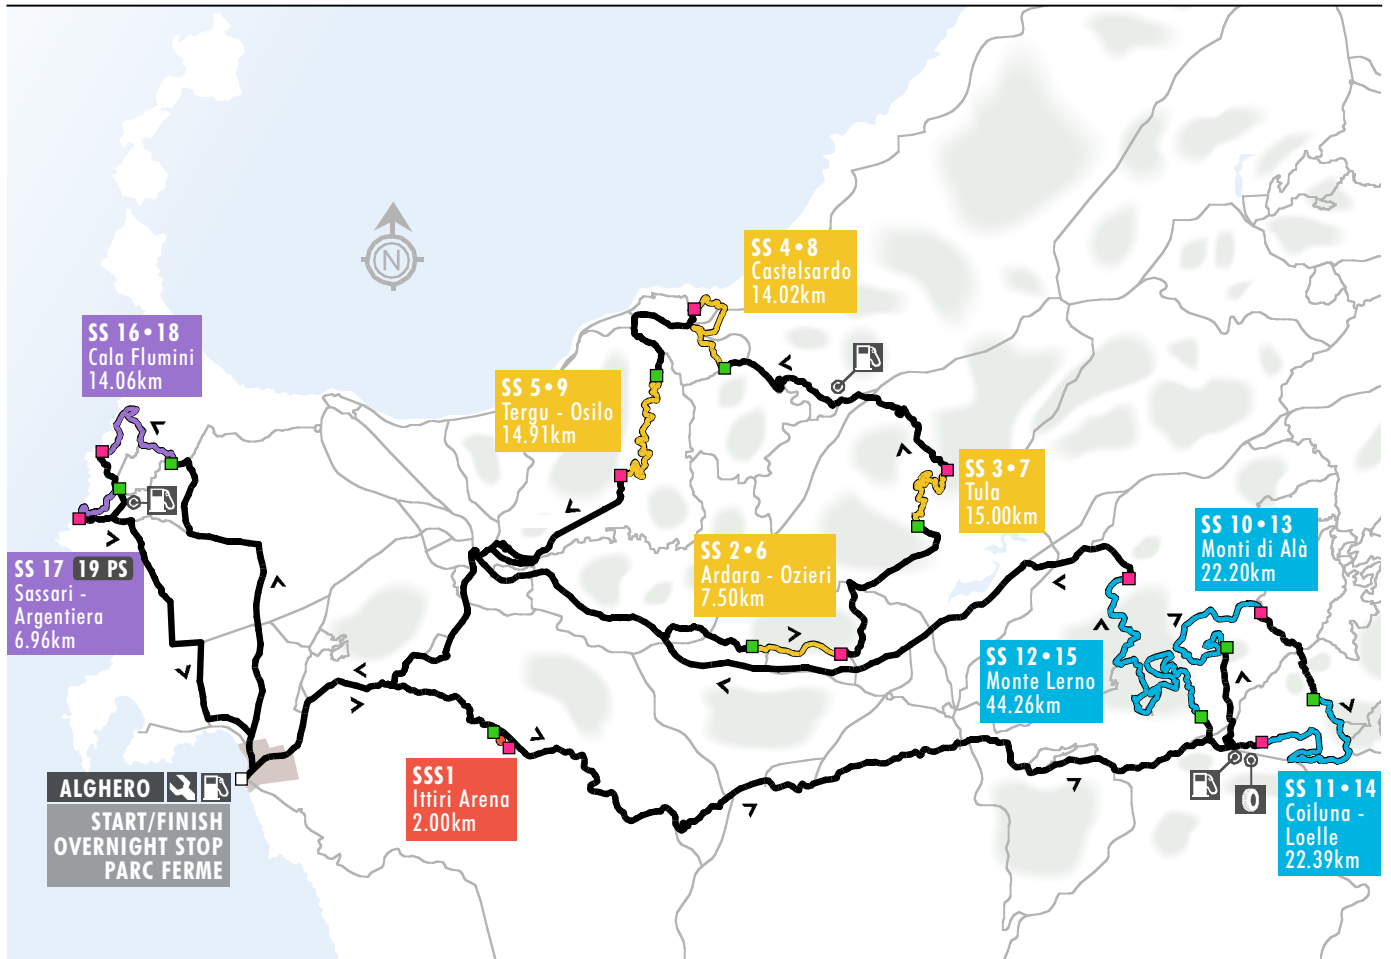

Rally Italia Sardegna

ROUND 6	RALLY ITALIA SARDEGNA
RALLY DATE:	09-12 June, 2016
LOCATION:	ALGHERO, SARDINIA
TIME ZONE:	UTC +2
TOTAL DISTANCE:	1290.55km
COMPETITIVE STAGES:	19 - [324.60km]

KEY	
	Liaison
	Special Stage - Section 1
	Special Stage - Sections 2, 3
	Special Stage - Sections 4, 5
	Special Stage - Sections 6, 7, 8
	Service Location
	Refuel Location
	Tyre Fitting Zone
	Stage Start/Finish
	Power Stage
	Rally Direction