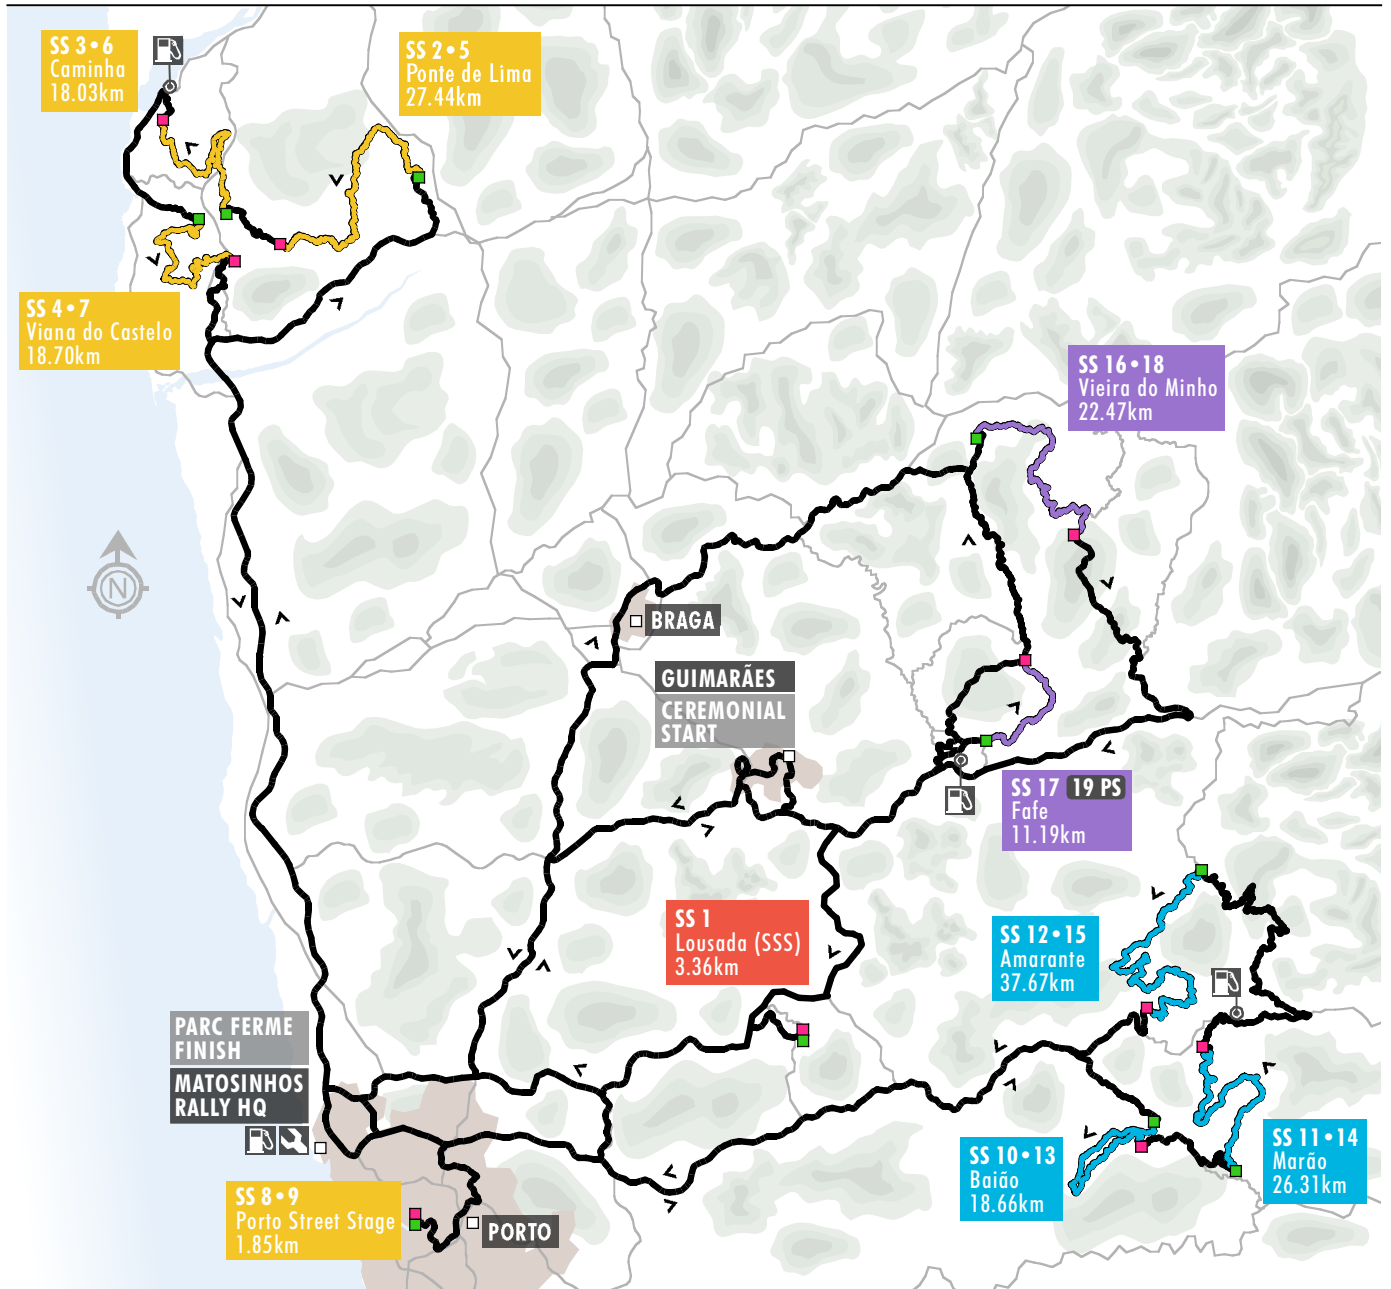

Rally de Portugal

ROUND 5	RALLY DE PORTUGAL
RALLY DATE:	19 - 22 May, 2016
LOCATION:	MATOSINHOS, PORTUGAL
TIME ZONE:	UTC +1
TOTAL DISTANCE:	1683.90km
COMPETITIVE STAGES:	19 - [368.00km]

KEY	
	Liaison
	Special Stage - Section 1
	Special Stage - Sections 2, 3
	Special Stage - Sections 4, 5
	Special Stage - Sections 6, 7, 8
	Rally Direction
	Service Location
	Refuel Location
	Stage Start
	Stage Finish
	Power Stage