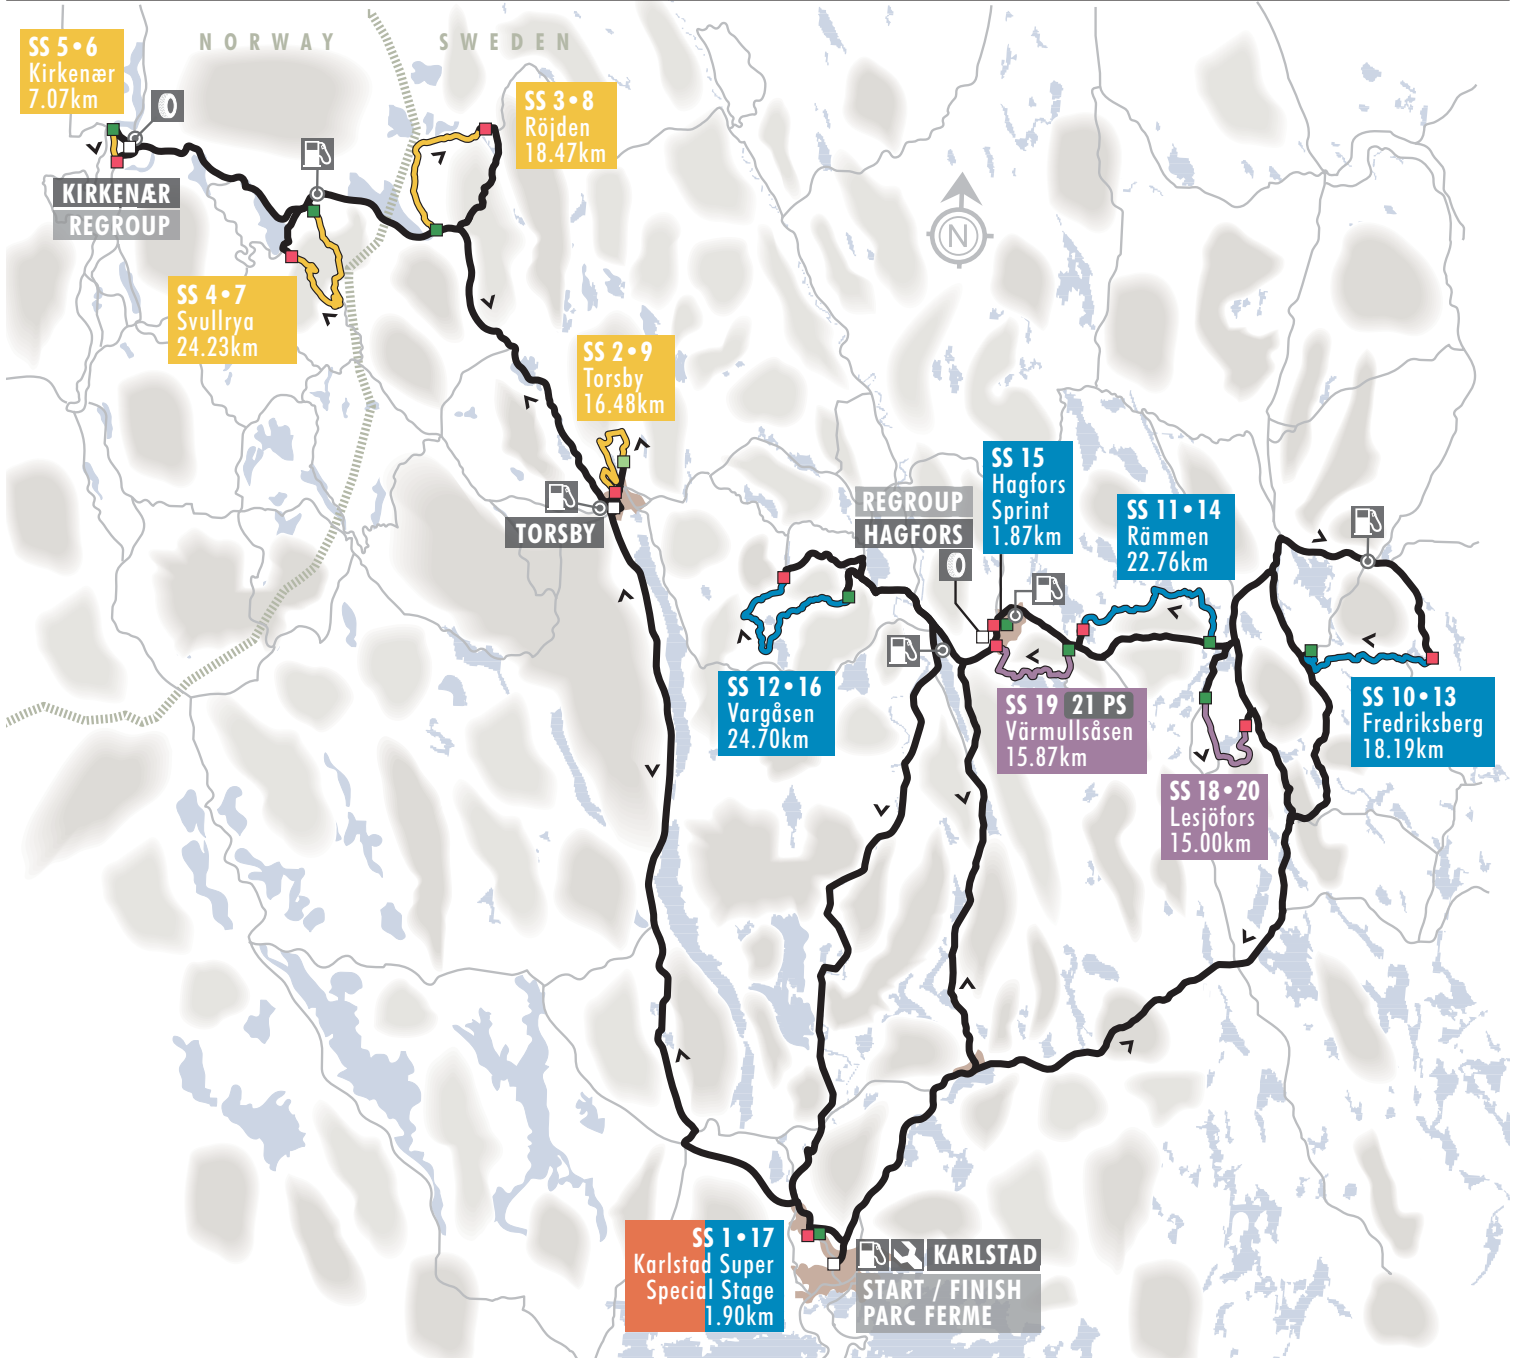

Rally Sweden

ROUND 2	RALLY SWEDEN
RALLY DATE:	11 - 14 February, 2016
LOCATION:	KARLSTAD, SWEDEN
TIME ZONE:	UTC +1
TOTAL DISTANCE:	1633.77km
COMPETITIVE STAGES:	21 - [331.21km]

KEY	
	Liaison
	Special Stage - Section 1
	Special Stage - Sections 2, 3
	Special Stage - Sections 4, 5, 6
	Special Stage - Sections 7, 8
	Rally Direction
	Service Location
	Refuel Location
	Tyre Fitting Zone
	Stage Start/Finish
	Power Stage