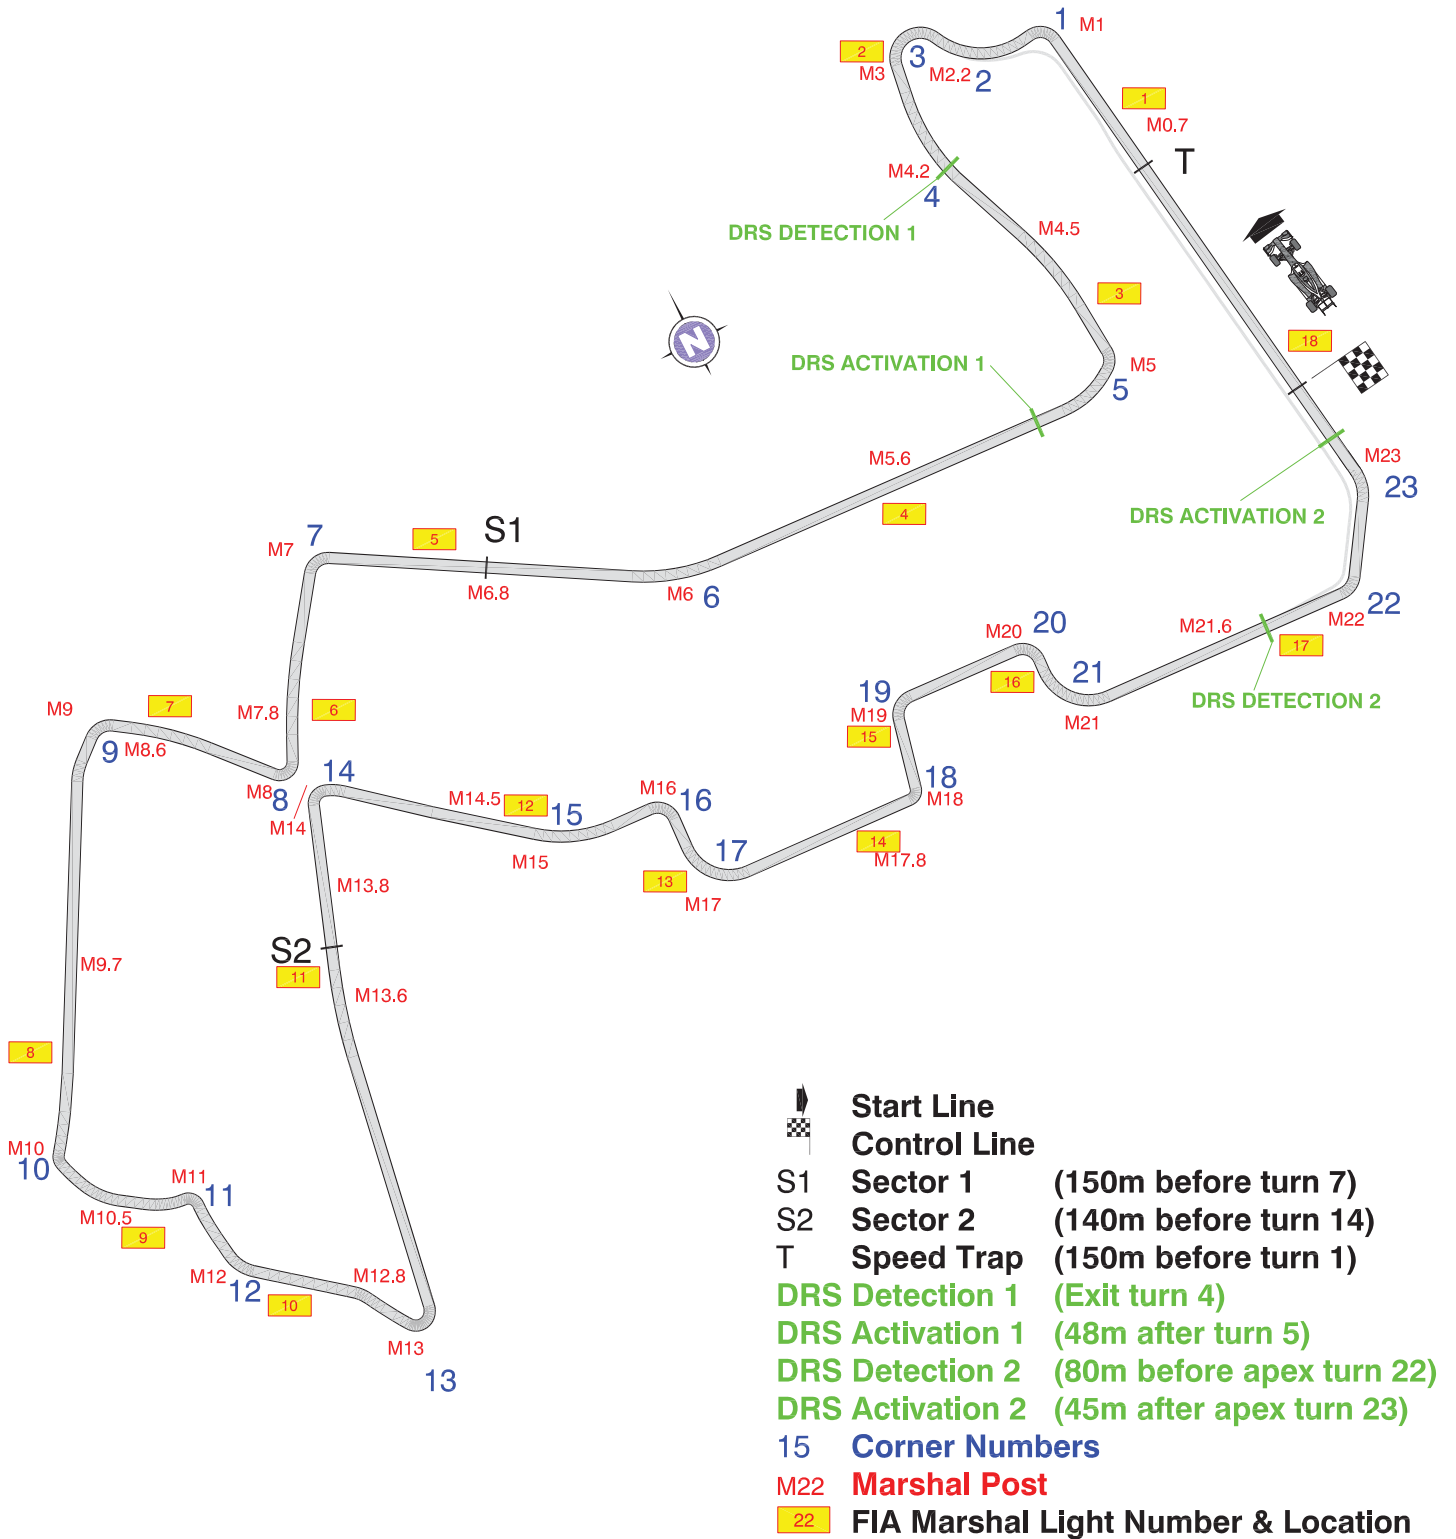

**Description** Circuit Map

**Enclosed** SIN Doc 1 SINGAPORE\_CIRCUIT\_15 FIA-V1.pdf

**Garry Connelly**

**Enzo Spano**

**Martin Donnelly**

**Nish Shetty**

**The FIA Stewards of the Meeting**

**Circuit Map**

**Circuit Centreline Length = 5.065 km**

**2015 FORMULA 1 SINGAPORE AIRLINES SINGAPORE GRAND PRIX - Singapore**