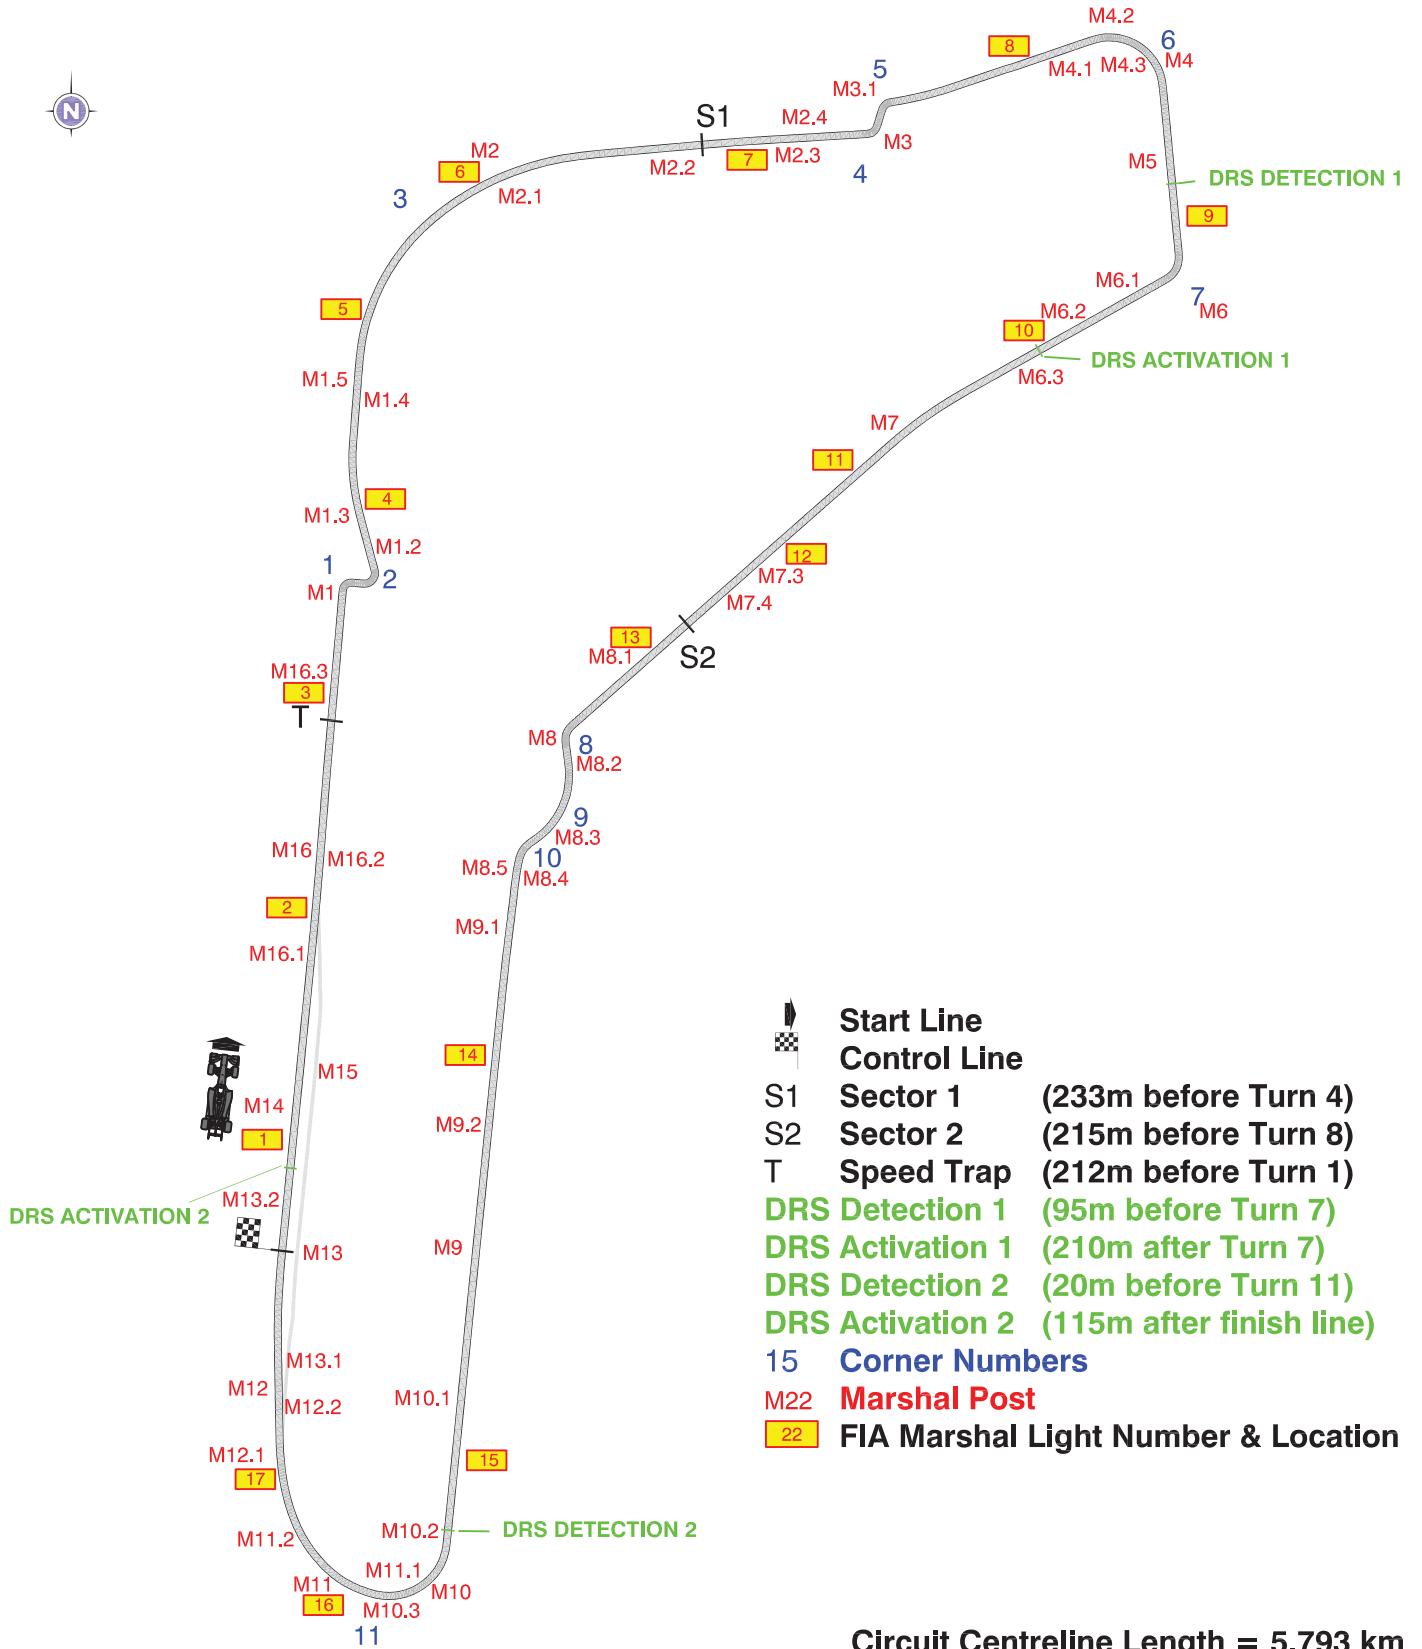

2015 ITALIAN GRAND PRIX

From	The FIA Stewards of the Meeting	Document	1
To	All Teams, All Officials	Date	02 September 2015
		Time	14:59

Title	Circuit Map
Description	Circuit Map
Enclosed	ITA Doc 1 MONZA_CIRCUIT_15 FIA.pdf

Lars Osterlind

Tim Mayer

Danny Sullivan

Paolo Longoni

The FIA Stewards of the Meeting

Circuit Map

Circuit Centreline Length = 5.793 km

FORMULA 1 GRAN PREMIO D'ITALIA 2015 - Monza