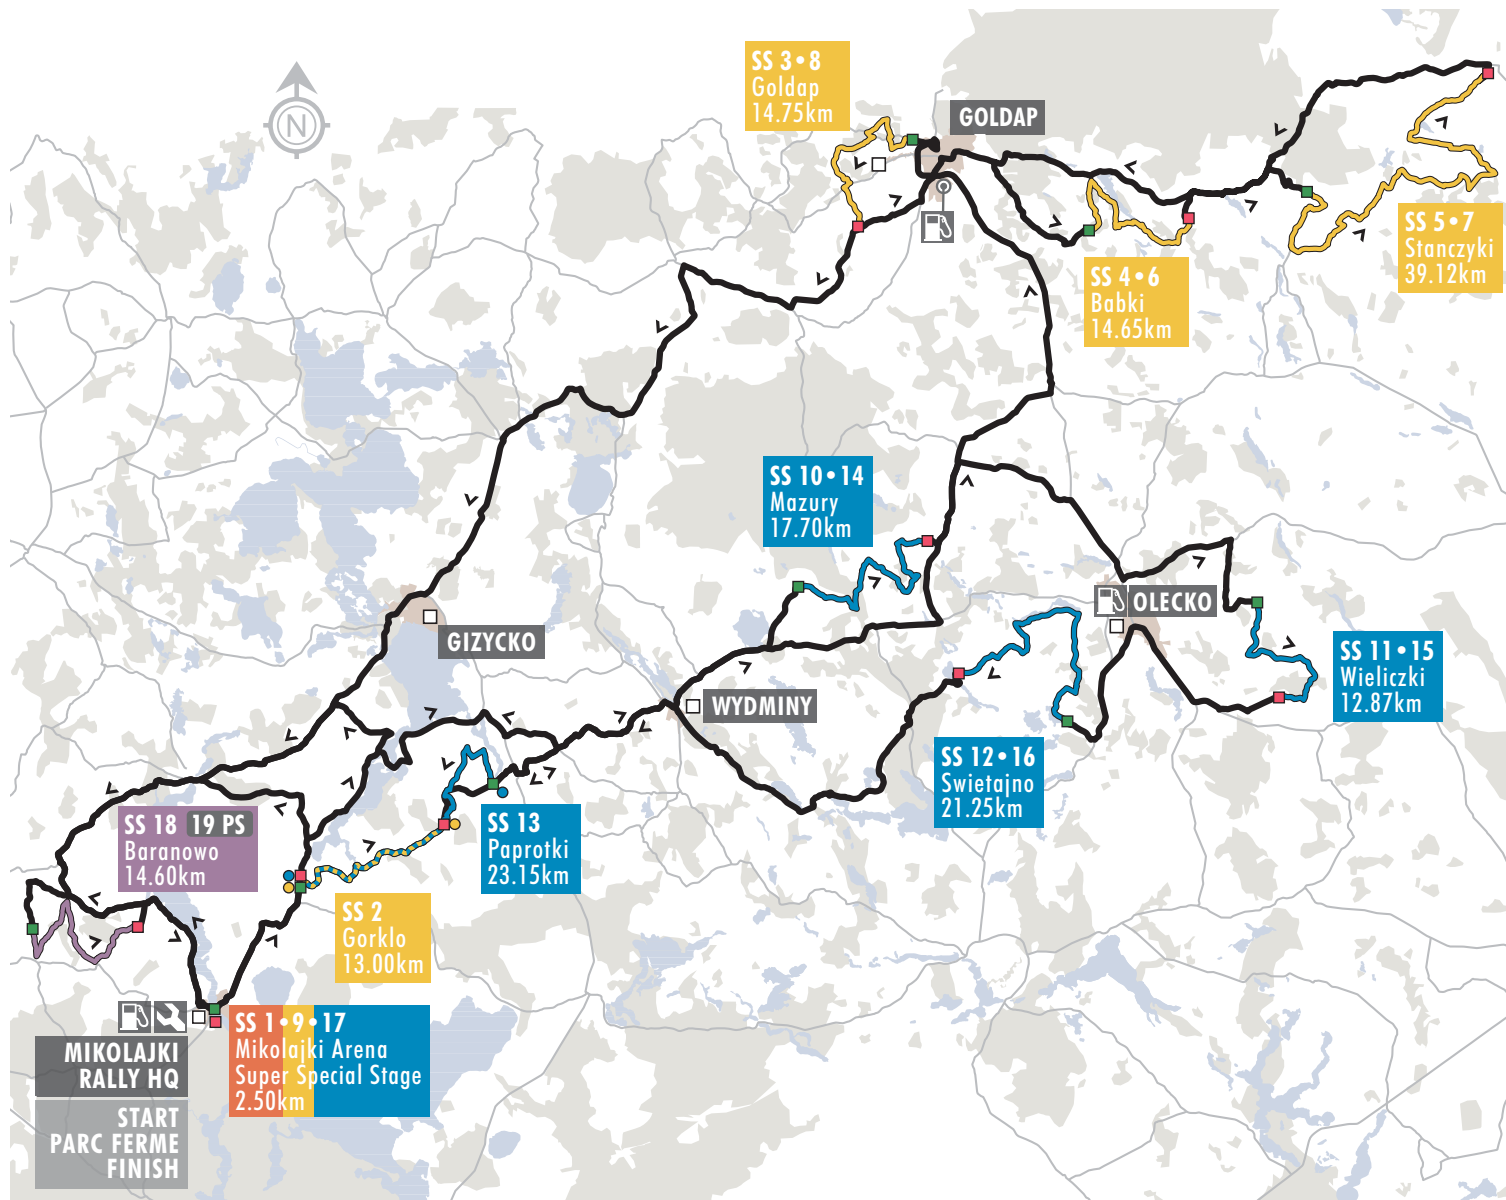

# Rally Poland

<b>ROUND 7</b>	RALLY POLAND
<b>RALLY DATE:</b>	02 - 05 JULY, 2015
<b>LOCATION:</b>	MIKOLAJKI, POLAND
<b>TIME ZONE:</b>	UTC +2
<b>TOTAL DISTANCE:</b>	1192.50km
<b>COMPETITIVE STAGES:</b>	19 - [313.53km]

KEY	
	Liaison
	Special Stage - Section 1
	Special Stage - Sections 2 + 3
	Special Stage - Sections 4 + 5
	Special Stage - Sections 6 + 7
	Rally Direction
	Service Location
	Refuel Location
	Stage Start
	Stage Finish
	Power Stage