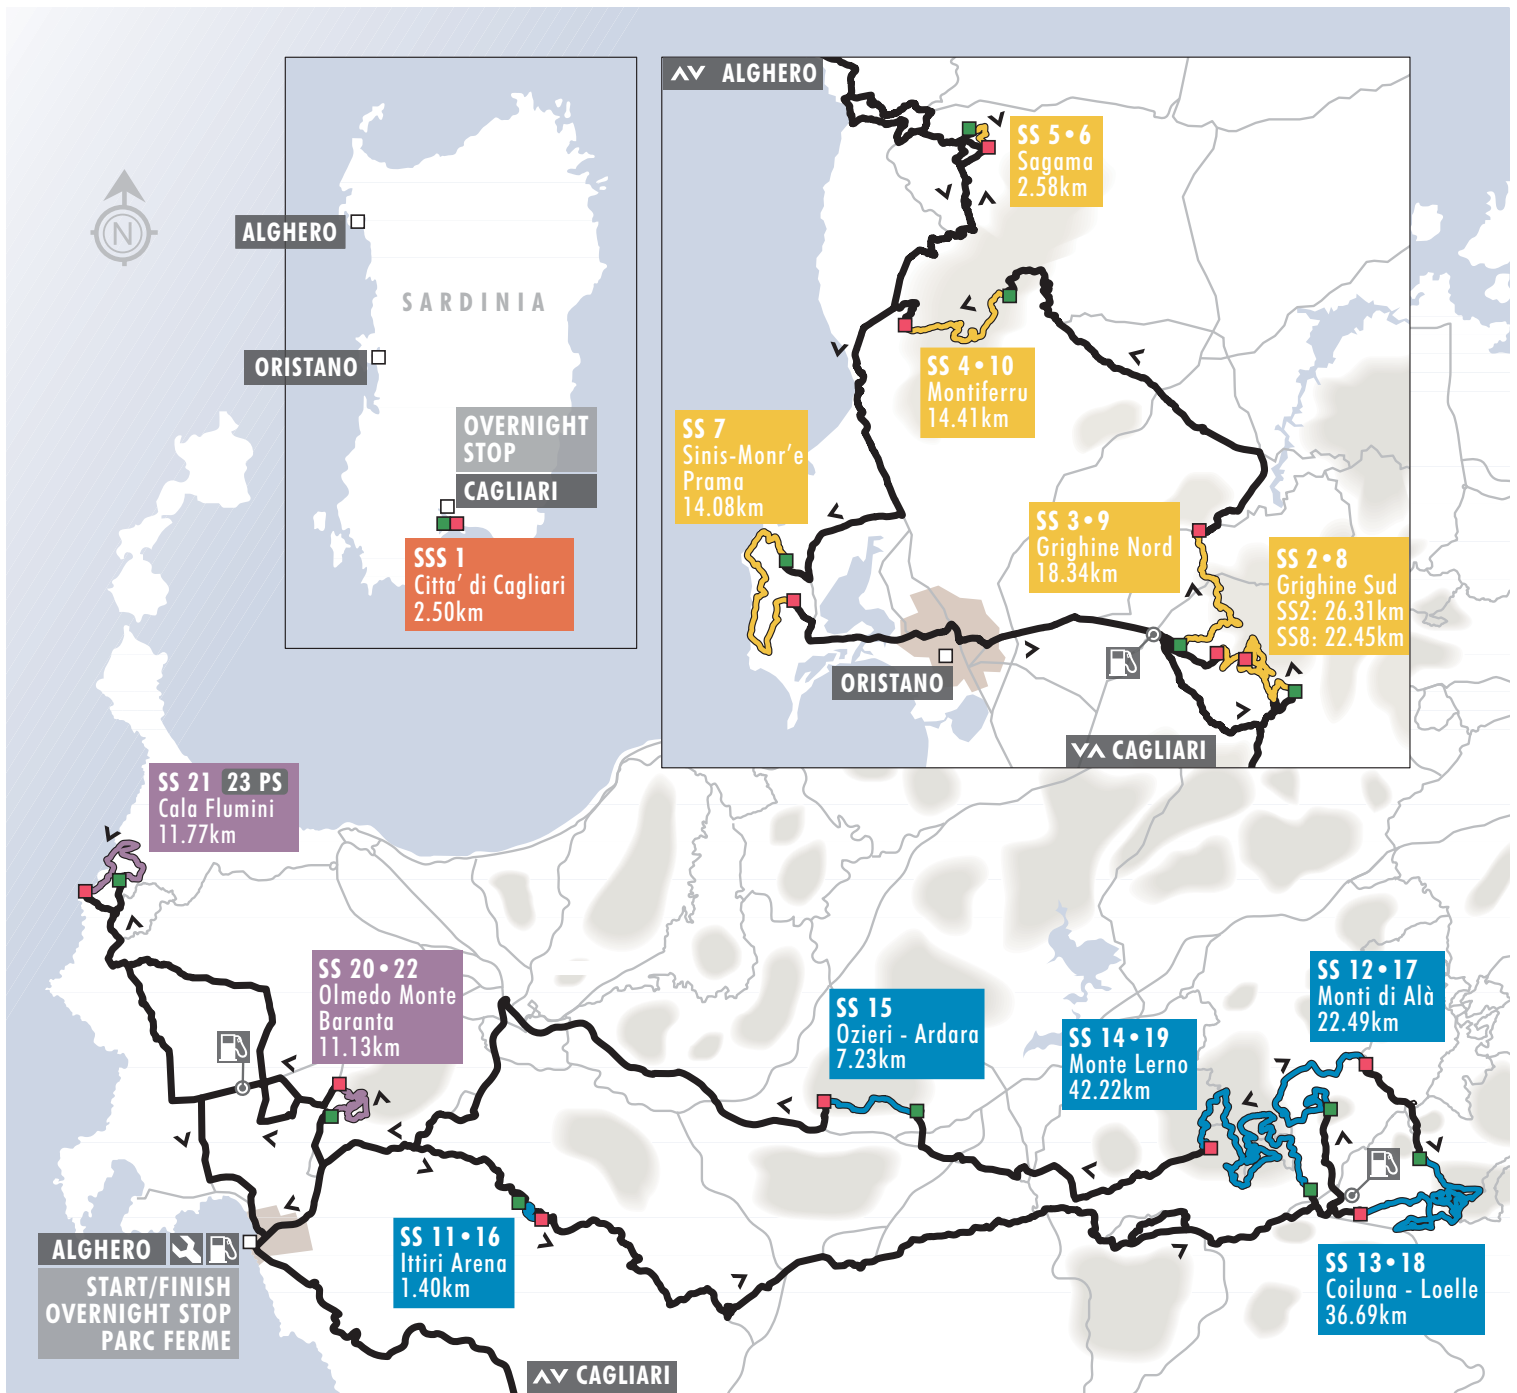

Rally Italia Sardegna

ROUND 6	RALLY ITALIA SARDEGNA
RALLY DATE:	11-14 June, 2015
LOCATION:	ALGHERO, SARDINIA
TIME ZONE:	UTC +2
TOTAL DISTANCE:	1158.48km
COMPETITIVE STAGES:	23 - [394.63km]

KEY	
	Liaison
	Special Stage - Section 1
	Special Stage - Sections 2 + 3
	Special Stage - Sections 4 + 5
	Special Stage - Sections 6 + 7
	Rally Direction
	Service Location
	Refuel Location
	Stage Start
	Stage Finish
	Power Stage