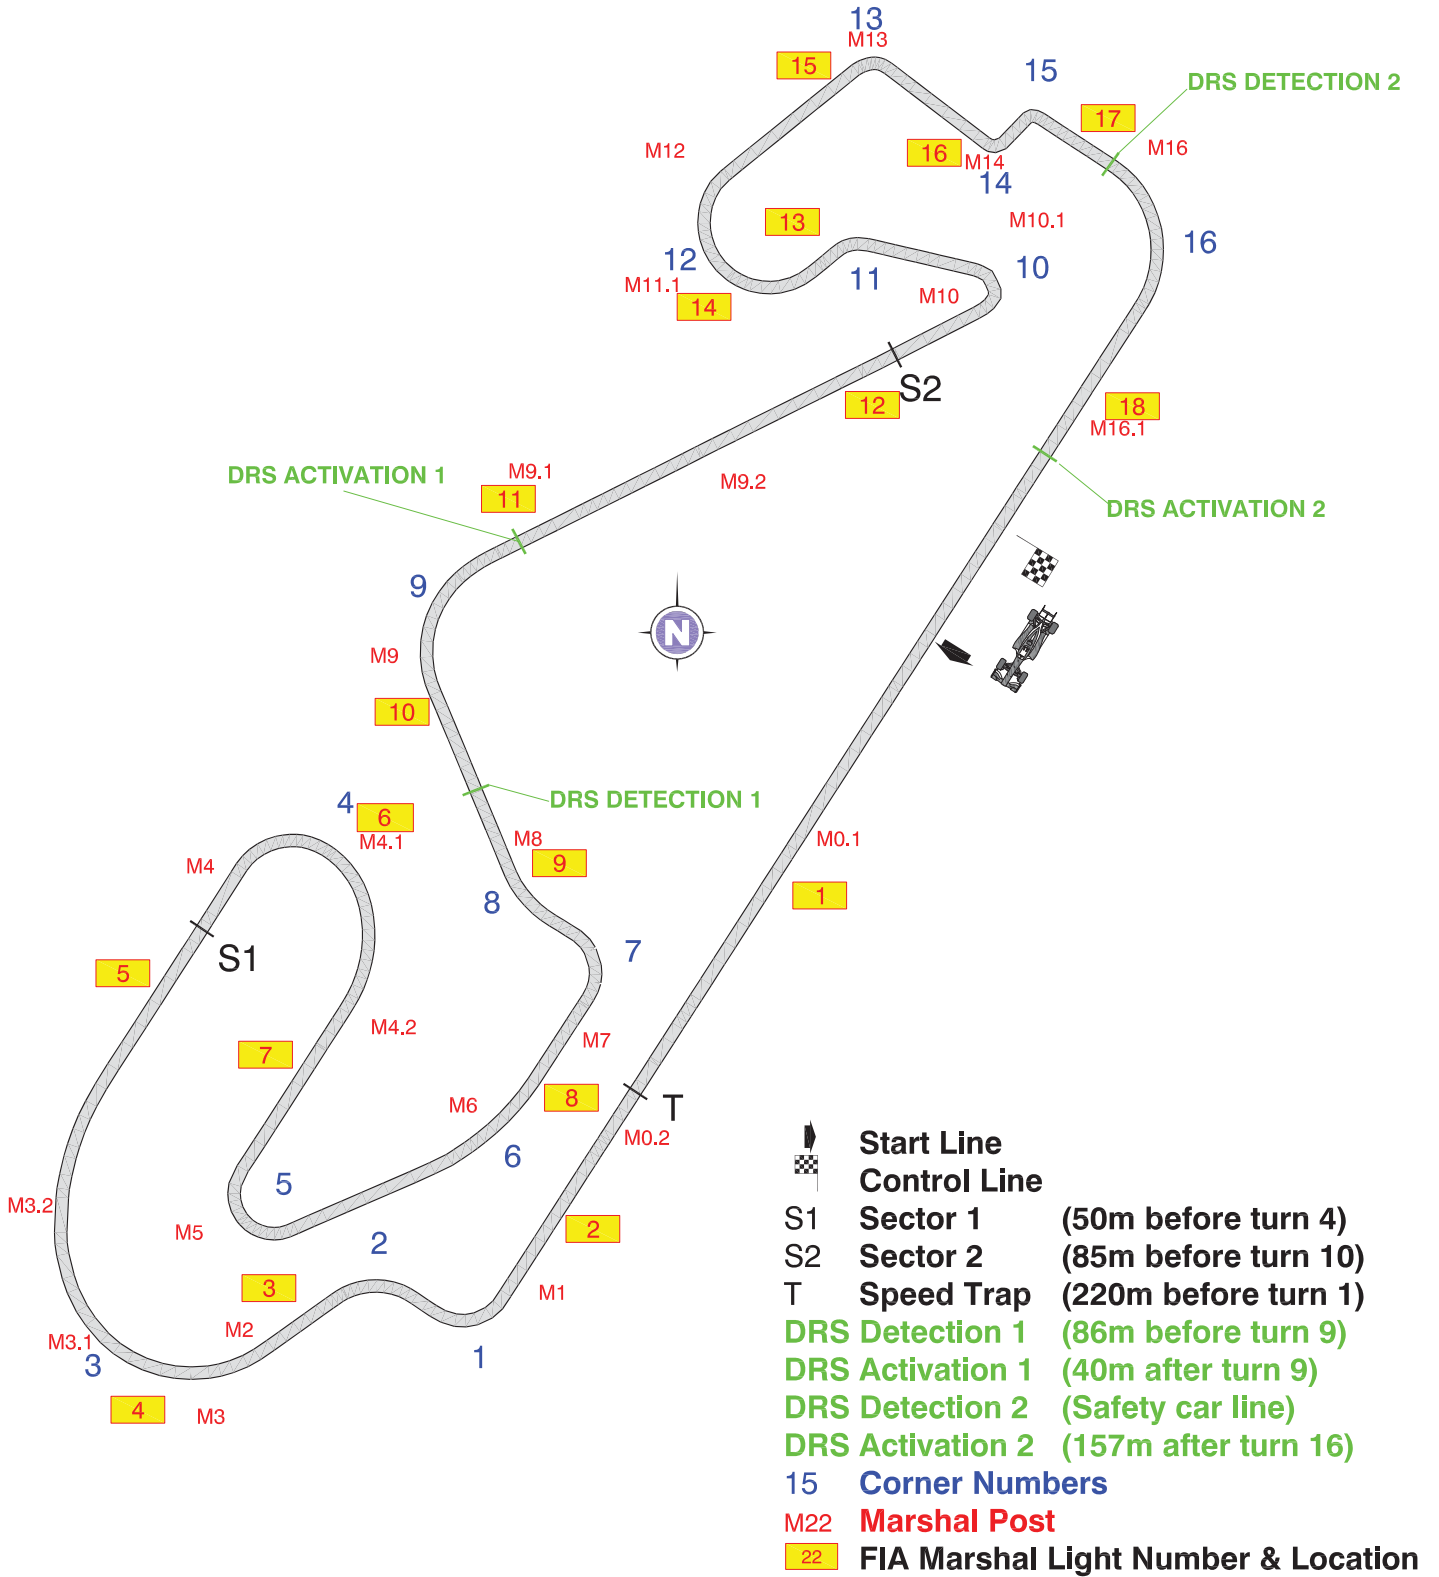

## 2015 SPANISH GRAND PRIX

---

<b>From</b>	The FIA Stewards of the Meeting	<b>Document</b>	1
<b>To</b>	All Teams, All Officials	<b>Date</b>	06 May 2015
		<b>Time</b>	11:40

---

<b>Title</b>	Circuit Map
<b>Description</b>	Circuit Map
<b>Enclosed</b>	SPN Doc 1 BARCELONA_CIRCUIT_15 FIA (2).pdf

**Garry Connelly**

**Tim Mayer**

**Alan Jones**

**David Domingo**

**The FIA Stewards of the Meeting**

Circuit Centreline Length = 4.655 km

**FORMULA 1 GRAN PREMIO DE ESPAÑA PIRELLI 2015 - Catalunya**