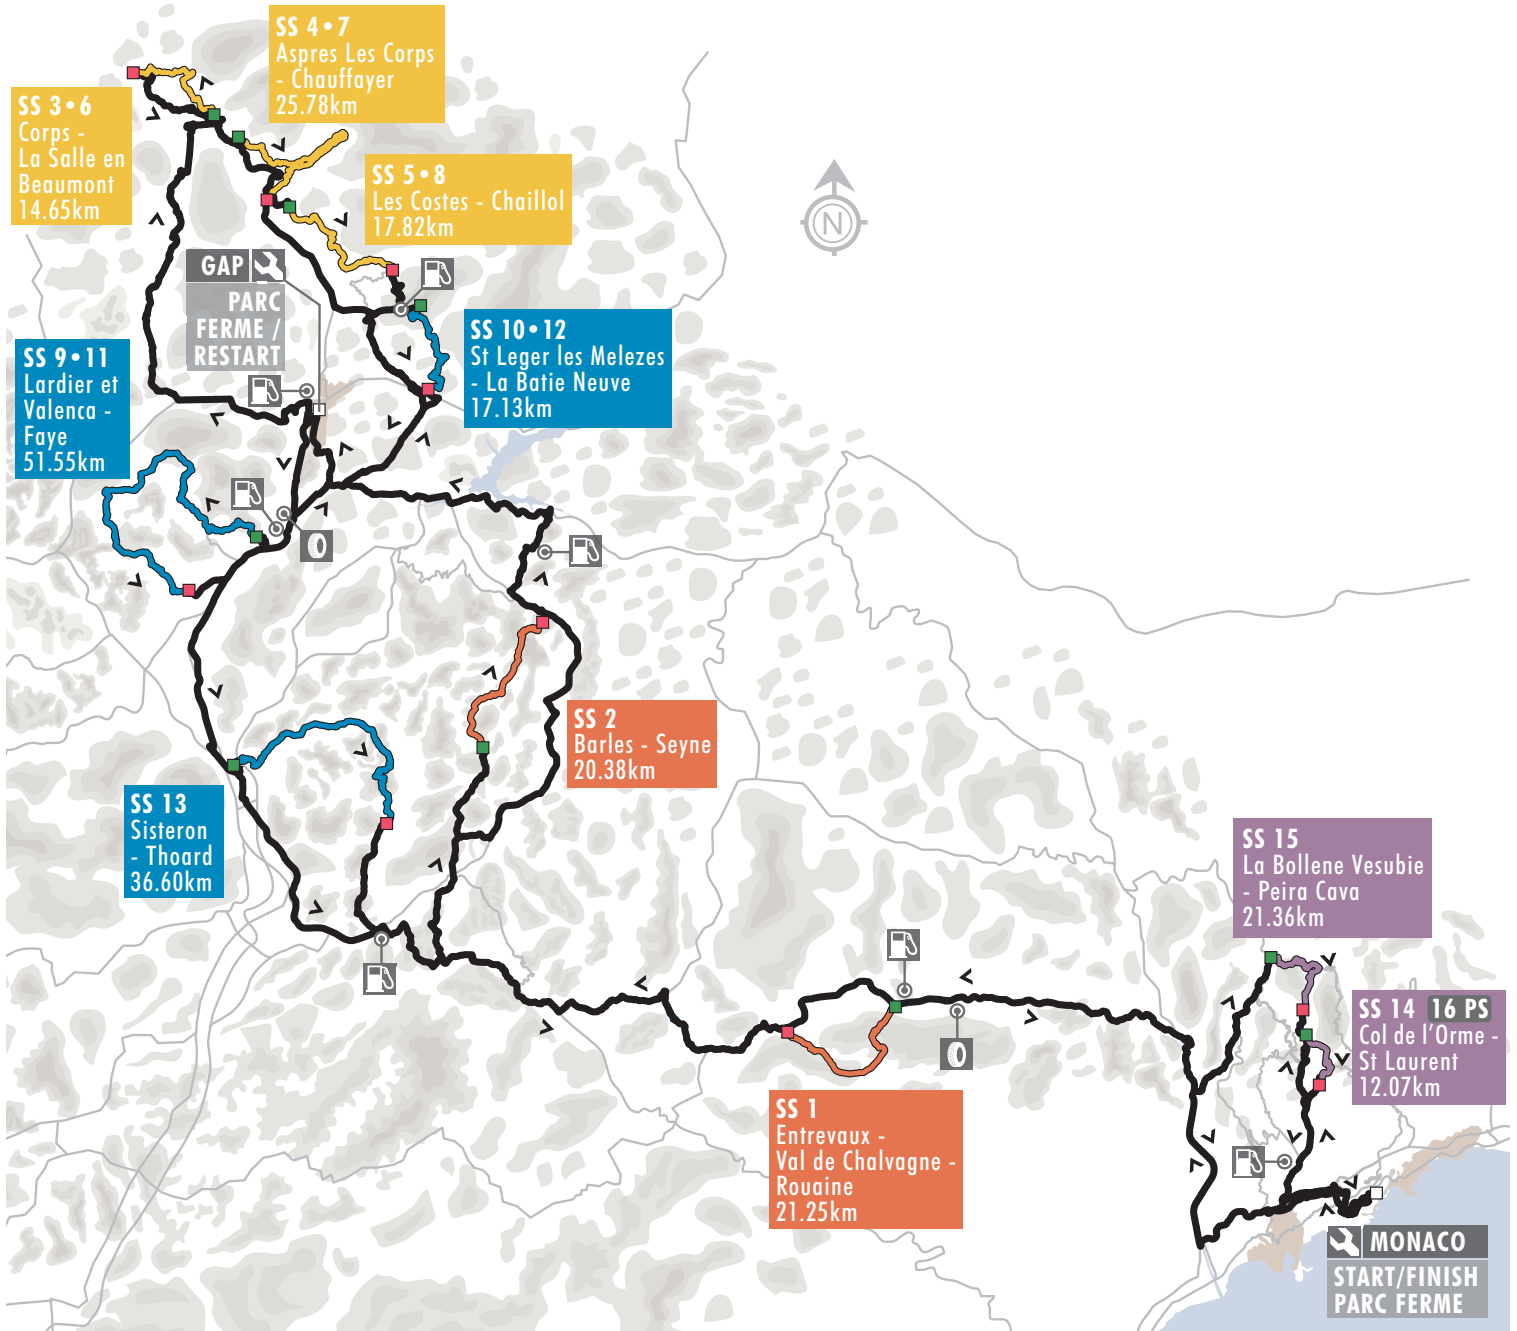

Rallye Monte-Carlo

ROUND 1	RALLYE MONTE-CARLO
RALLY DATE:	21-24 January, 2016
LOCATION:	GAP / MONTE-CARLO
TIME ZONE:	UTC + 1
TOTAL DISTANCE:	1488.99km
COMPETITIVE STAGES:	16 - [377.59km]

KEY	
	Liaison
	Special Stage - Section 1
	Special Stage - Sections 2, 3
	Special Stage - Sections 4, 5, 6
	Special Stage - Sections 7, 8
	Rally Direction
	Service Location
	Refuel Location
	Tyre Fitting Zone
	Stage Start/Finish
	Power Stage