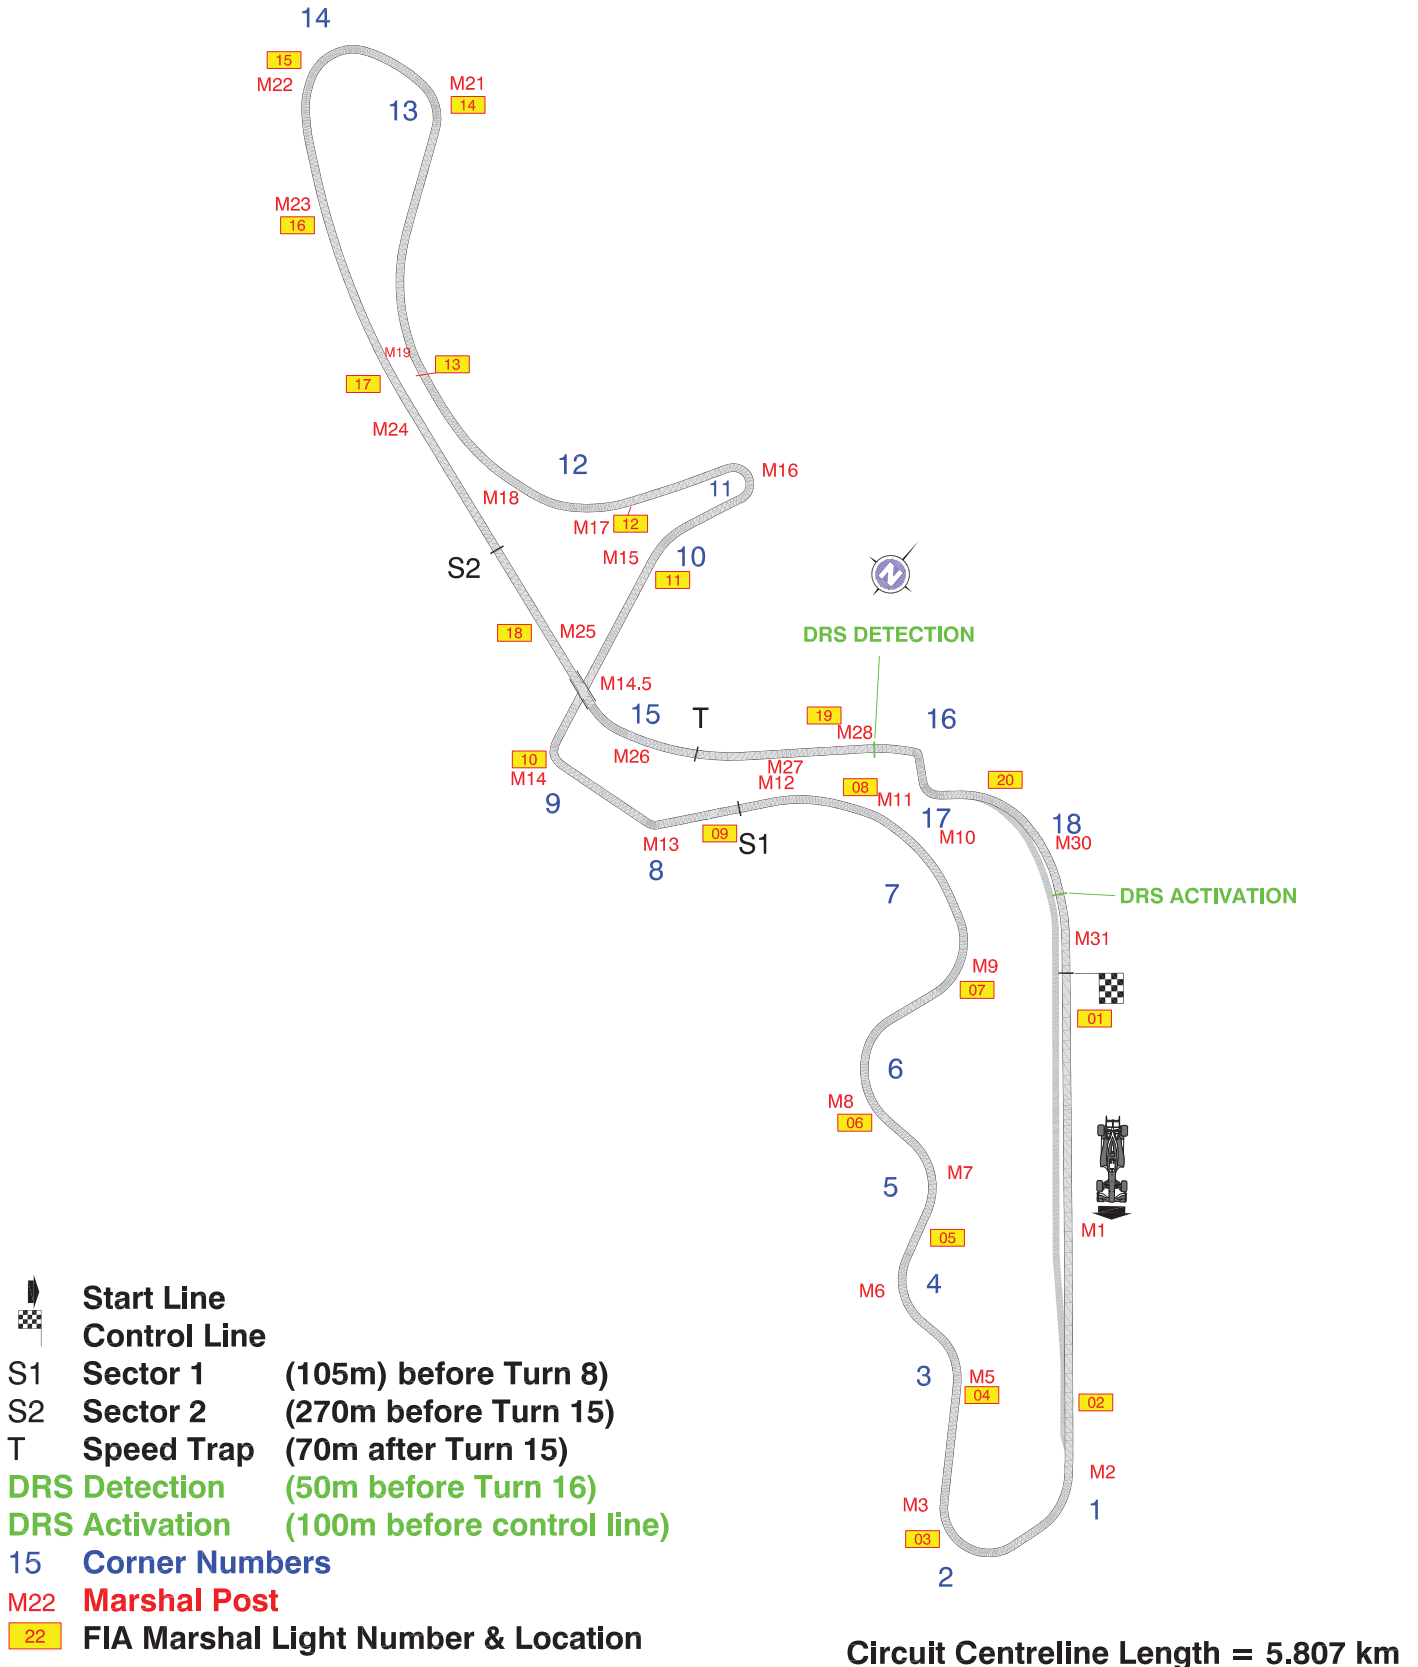

2016 JAPANESE GRAND PRIX

From	The FIA Stewards of the Meeting	Document	2
To	All Teams, All Officials	Date	05 October 2016
		Time	20:06

Title	Circuit Map
Description	Circuit Map
Enclosed	JPN Doc 2 SUZUKA_CIRCUIT_16 FIA.pdf

Garry Connelly

Enzo Spano

Emanuele Pirro

Takashi Mitarashi

The FIA Stewards of the Meeting

Circuit Map

2016 FORMULA 1 EMIRATES JAPANESE GRAND PRIX - Suzuka