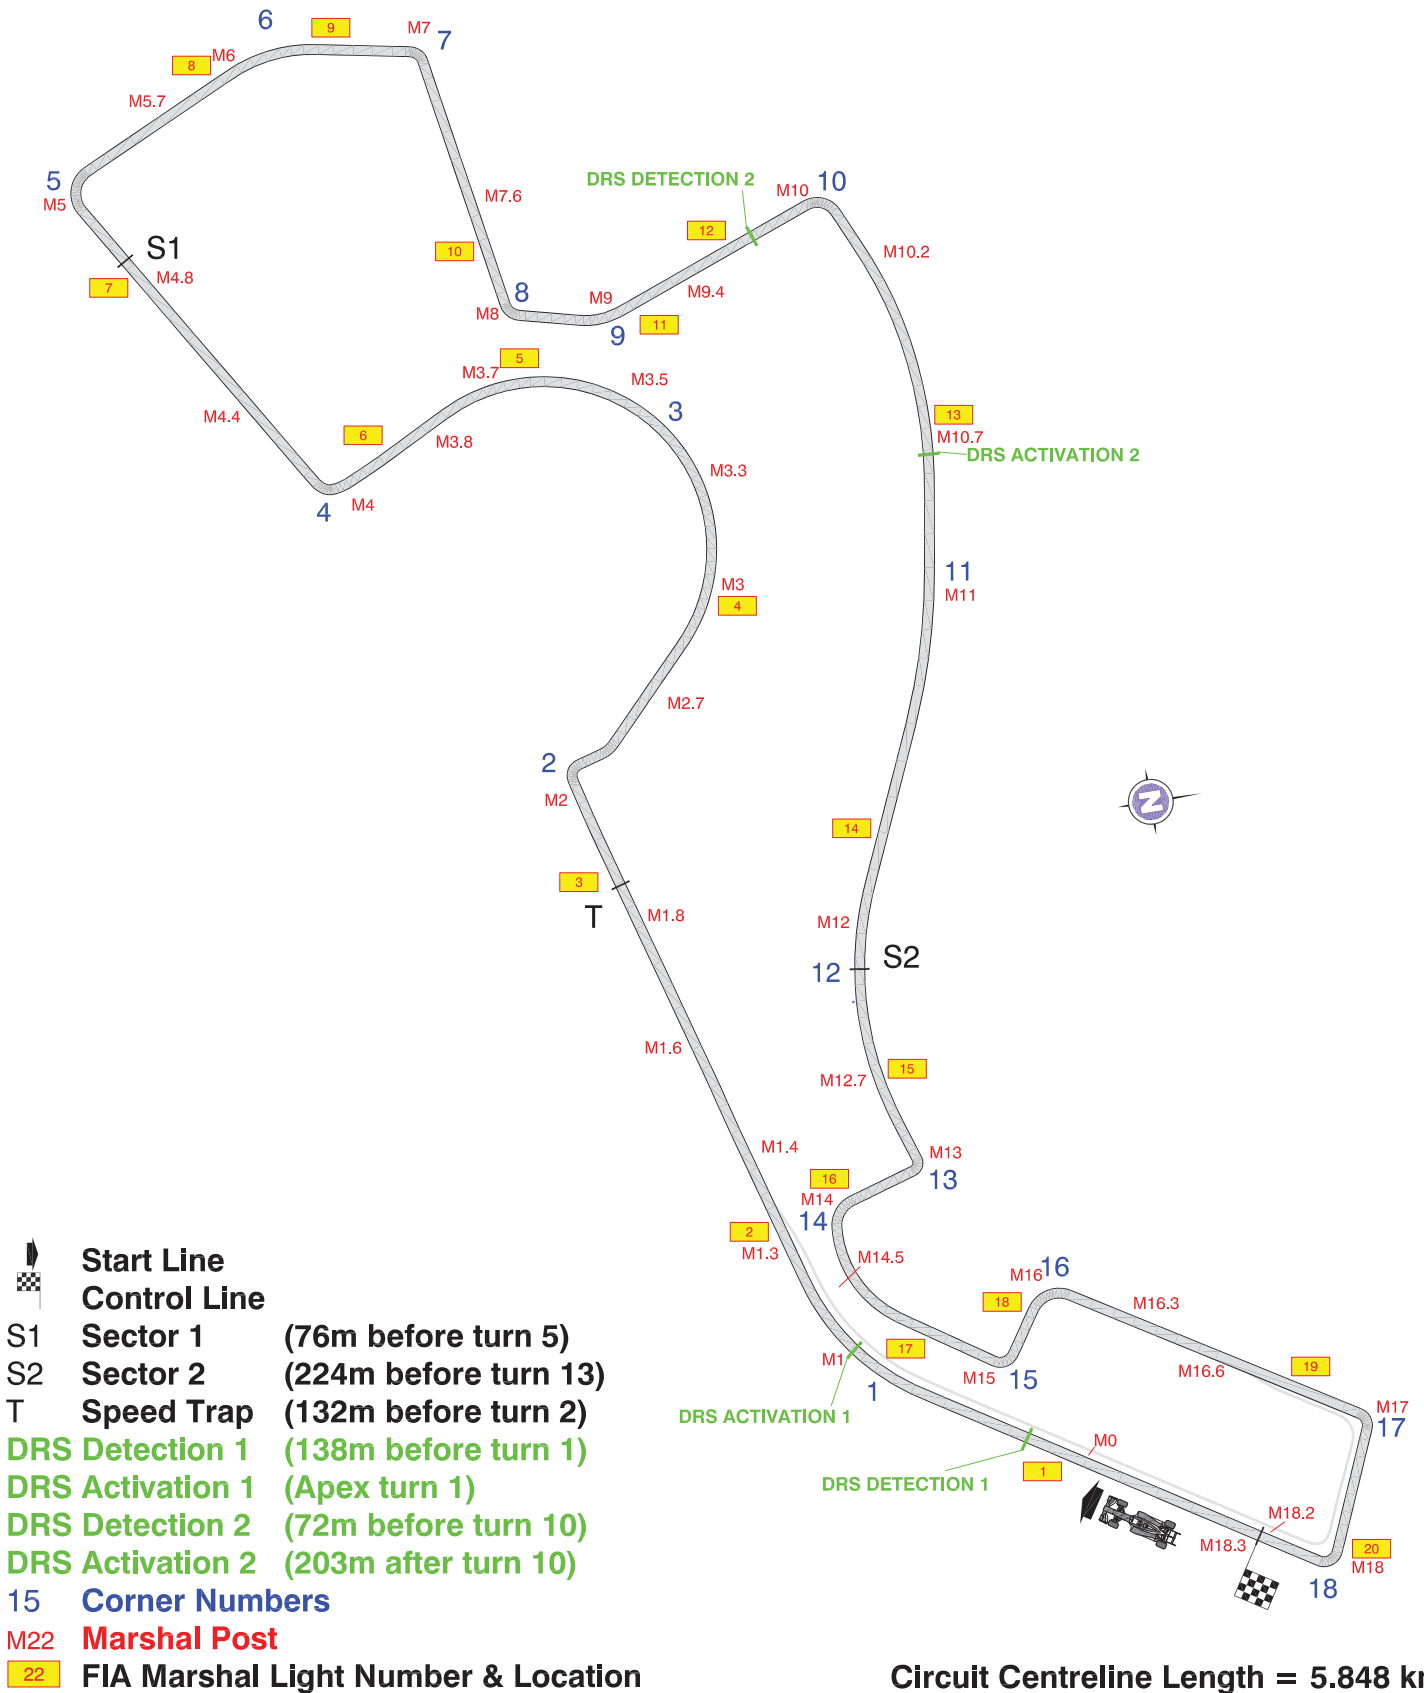

2016 RUSSIAN GRAND PRIX

From	The FIA Stewards of the Meeting	Document	1
To	All Teams, All Officials	Date	27 April 2016
		Time	14:34

Title	Circuit Map
Description	Circuit Map
Enclosed	RUS Doc 1 SOCHI_CIRCUIT_16 FIA_v1.pdf

Paul Gutjahr

Nish Shetty

Emanuele Pirro

Vasiliy Skryl

The FIA Stewards of the Meeting

Circuit Map

Circuit Centreline Length = 5.848 km

2016 FORMULA 1 RUSSIAN GRAND PRIX - Sochi